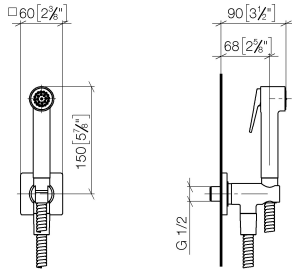

27 701 670

Fits: IMO, LULU, MADISON, MEM, TARA, CL.1, LISSÉ, VAIA

- wall bracket with integrated safety shut off valve
- max. standing pressure: 5bar
- hand shower with back flow preventer
- 1/2" shower outlet
- rosette Ø 60 mm
- metal shower hose 1250mm with integrated anti-twist protection

27 701 670

mm [inches]

Flow rate chart

27 701 670

Parts for other finishes can be found here: [Chrome](#)