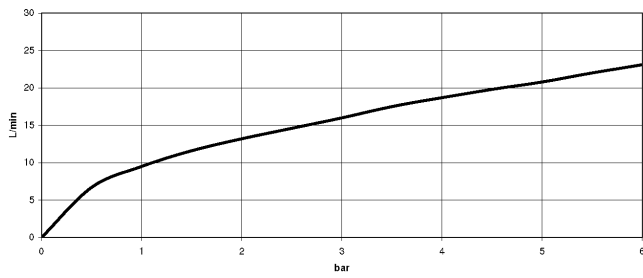

27 701 670

mm [inches]

Flow rate chart

27 701 670

Parts for other finishes can be found here: [Chrome](#)