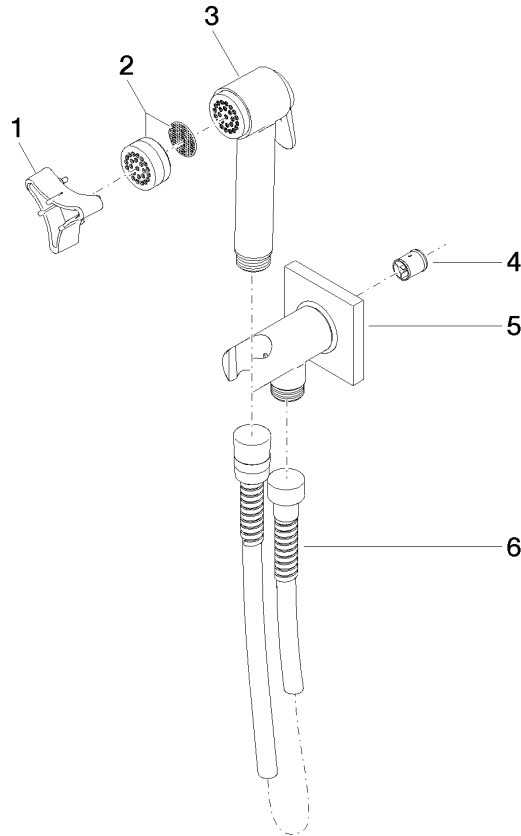

27 701 670

Fits: IMO, LULU, MADISON, MEM, TARA, CL.1, LISSÉ, VAIA

- wall bracket with integrated safety shut off valve
- max. standing pressure: 5bar
- hand shower with back flow preventer
- 1/2" shower outlet
- rosette Ø 60 mm
- metal shower hose 1250mm with integrated anti-twist protection

27 701 670

mm [inches]

Flow rate chart

27 701 670

Parts for other finishes can be found here: [Chrome](#)

### Spare parts list

No.	Item Number	Name	Quantity used	Delivery time
1	09 30 09 029 90	key	1	2
2	12 861 970-46	accessories	1	-
Spare part can no longer be ordered, please order the replacement item				
3	90 12 11 107 00-46	shower	1	30
4	09 23 01 097 90	back-flow preventer	1	2
5	90 11 03 002 00-46	connection	1	30
6	90 30 02 001 00-46	hose	1	30