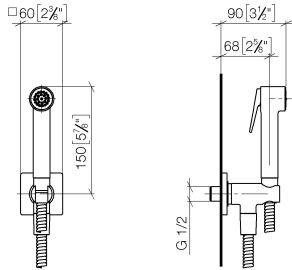

27 701 670

Fits: IMO, LULU, MADISON, MEM, TARA, CL.1, LISSÉ, VAIA

- wall bracket with integrated safety shut off valve
- max. standing pressure: 5bar
- hand shower with back flow preventer
- 1/2" shower outlet
- rosette Ø 60 mm
- metal shower hose 1250mm with integrated anti-twist protection

27 701 670

mm [inches]

### Flow rate chart

27 701 670

Parts for other finishes can be found here: [Chrome](#)

**Spare parts list**

No.	Item Number	Name	Quantity used	Delivery time
1	09 30 09 029 90	key	1	2
2	12 861 970-47	accessories	1	-
Spare part can no longer be ordered, please order the replacement item				
3	90 12 11 107 00-47	shower	1	30
4	09 23 01 097 90	back-flow preventer	1	2
5	90 11 03 002 00-47	connection	1	30
6	90 30 02 001 00-47	hose	1	30