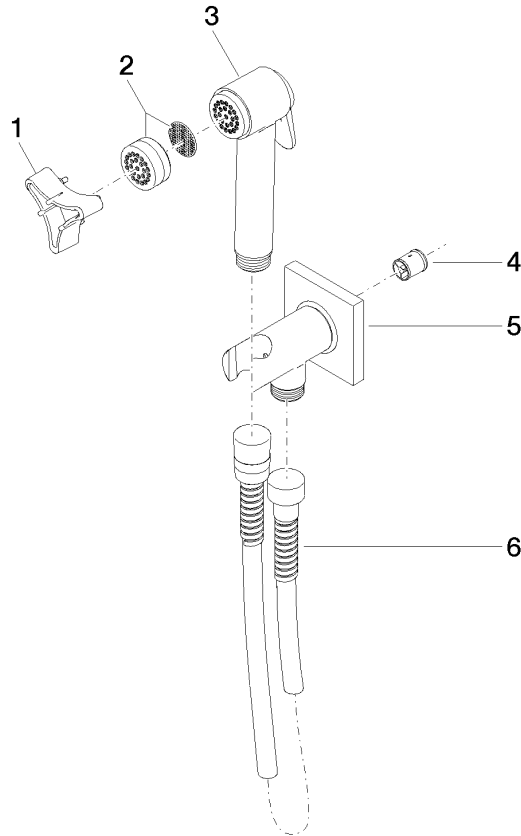

27 701 670

Fits: IMO, LULU, MADISON, MEM, TARA, CL.1, LISSÉ, VAIA

- wall bracket with integrated safety shut off valve
- max. standing pressure: 5bar
- hand shower with back flow preventer
- 1/2" shower outlet
- rosette Ø 60 mm
- metal shower hose 1250mm with integrated anti-twist protection

27 701 670

mm [inches]

### Flow rate chart

27 701 670

Parts for other finishes can be found here: [Chrome](#)

**Spare parts list**

No.	Item Number	Name	Quantity used	Delivery time
1	09 30 09 029 90	key	1	2
2	12 861 970-47	accessories	1	-
Spare part can no longer be ordered, please order the replacement item				
3	90 12 11 107 00-47	shower	1	30
4	09 23 01 097 90	back-flow preventer	1	2
5	90 11 03 002 00-47	connection	1	30
6	90 30 02 001 00-47	hose	1	30