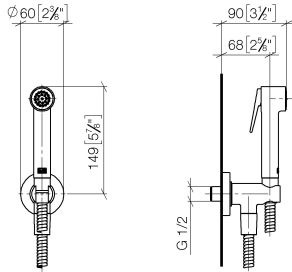

Bidet spray - Platinum

IMO

27 701 970

Fits: IMO, LULU, MADISON, MEM, TARA, CL.1, LISSÉ, VAIA, META, CYO

- wall bracket with integrated safety shut off valve
- max. standing pressure: 5bar
- hand shower with back flow preventer
- 1/2" shower outlet
- rosette Ø 60 mm
- metal shower hose 1250mm with integrated anti-twist protection

Recommended miscellaneous

- Concealed wall elbow -** 35 085 970 90
- max. recess depth 163 mm
 - min. recess depth 90 mm

27 701 970

mm [inches]

Flow rate chart

Certificates

LGA_29989.

27 701 970