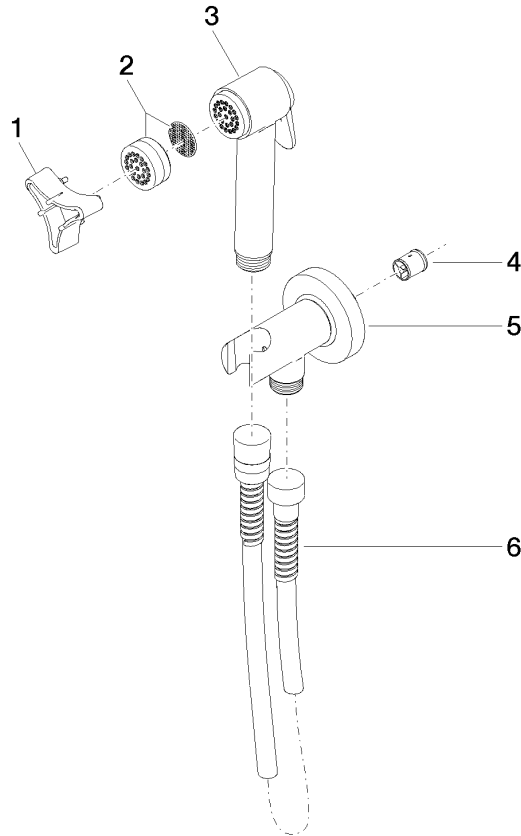

Bidet spray - Platinum

IMO

27 701 970

Fits: IMO, LULU, MADISON, MEM, TARA, CL.1, LISSÉ, VAIA, META, CYO

- wall bracket with integrated safety shut off valve
- max. standing pressure: 5bar
- hand shower with back flow preventer
- 1/2" shower outlet
- rosette Ø 60 mm
- metal shower hose 1250mm with integrated anti-twist protection

Recommended miscellaneous

- Concealed wall elbow -** 35 085 970 90
- max. recess depth 163 mm
 - min. recess depth 90 mm

27 701 970

mm [inches]

Flow rate chart

Certificates

LGA_29989.

27 701 970

Spare parts list

No.	Item Number	Name	Quantity used	Delivery time
1	09 30 09 029 90	key	1	2
2	12 861 970-08	accessories	1	-
Spare part can no longer be ordered, please order the replacement item				
3	90 12 11 107 00-08	shower	1	40
4	09 23 01 097 90	back-flow preventer	1	2
5	90 11 03 001 00-08	connection	1	40
6	90 30 02 001 00-08	hose	1	40