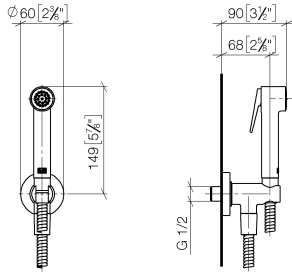

**Bidet spray - Durabronz (23kt Gold)**

IMO

27 701 970

Fits: IMO, LULU, MADISON, MEM, TARA, CL.1, LISSÉ, VAIA, META, CYO

- wall bracket with integrated safety shut off valve
- max. standing pressure: 5bar
- hand shower with back flow preventer
- 1/2" shower outlet
- rosette Ø 60 mm
- metal shower hose 1250mm with integrated anti-twist protection

**Recommended miscellaneous**

- Concealed wall elbow -** 35 085 970 90
  - max. recess depth 163 mm
  - min. recess depth 90 mm

27 701 970

mm [inches]