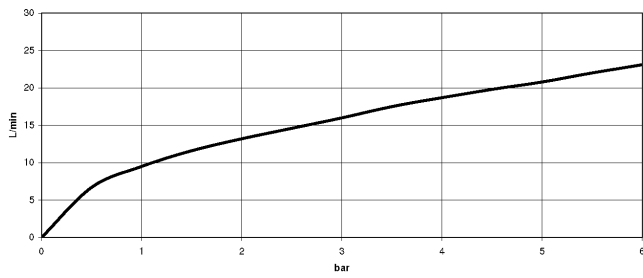

**Recommended miscellaneous**

- Concealed wall elbow -** 35 085 970 90
  - max. recess depth 163 mm
  - min. recess depth 90 mm

27 701 970

mm [inches]

### Flow rate chart