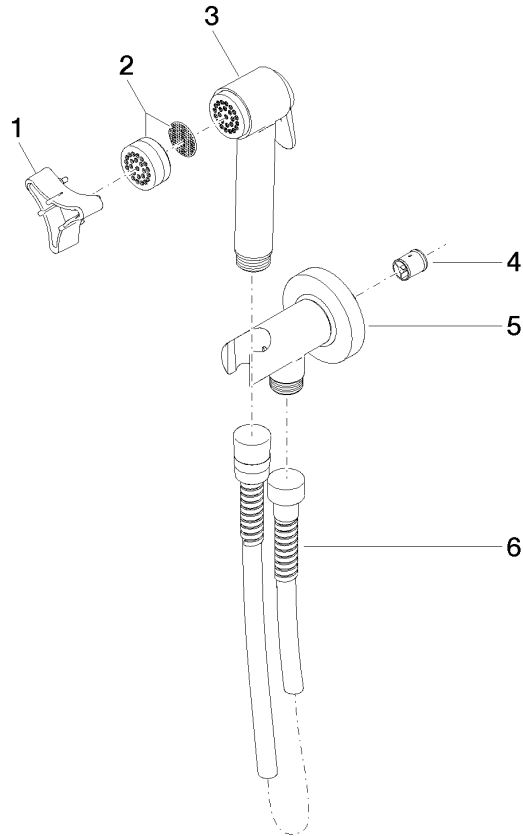

**Bidet spray - Durabronz (23kt Gold)**

IMO

27 701 970

Fits: IMO, LULU, MADISON, MEM, TARA, CL.1, LISSÉ, VAIA, META, CYO

- wall bracket with integrated safety shut off valve
- max. standing pressure: 5bar
- hand shower with back flow preventer
- 1/2" shower outlet
- rosette Ø 60 mm
- metal shower hose 1250mm with integrated anti-twist protection

**Recommended miscellaneous**

- Concealed wall elbow -** 35 085 970 90
  - max. recess depth 163 mm
  - min. recess depth 90 mm

27 701 970

mm [inches]

### Flow rate chart

### Spare parts list

No.	Item Number	Name	Quantity used	Delivery time
1	09 30 09 029 90	key	1	2
2	12 861 970-09	accessories	1	-
Spare part can no longer be ordered, please order the replacement item				
3	90 12 11 107 00-09	shower	1	40
4	09 23 01 097 90	back-flow preventer	1	2
5	90 11 03 001 00-09	connection	1	40
6	90 30 02 001 00-09	hose	1	40