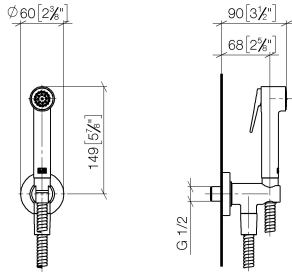

Bidet spray - Dark Chrome

IMO

27 701 970

Fits: IMO, LULU, MADISON, MEM, TARA, CL.1, LISSÉ, VAIA, META, CYO

- wall bracket with integrated safety shut off valve
- max. standing pressure: 5bar
- hand shower with back flow preventer
- 1/2" shower outlet
- rosette Ø 60 mm
- metal shower hose 1250mm with integrated anti-twist protection

Recommended miscellaneous

- Concealed wall elbow -** 35 085 970 90
- max. recess depth 163 mm
 - min. recess depth 90 mm

27 701 970

mm [inches]

Flow rate chart

27 701 970