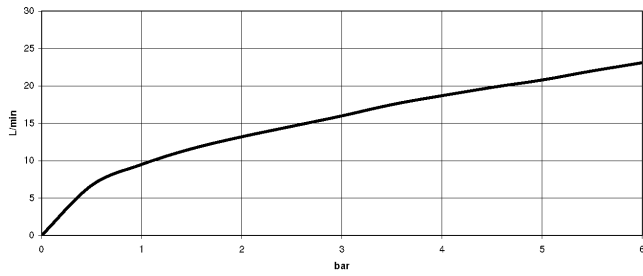

Recommended miscellaneous

- Concealed wall elbow -** 35 085 970 90
- max. recess depth 163 mm
 - min. recess depth 90 mm

27 701 970

mm [inches]

Flow rate chart

27 701 970