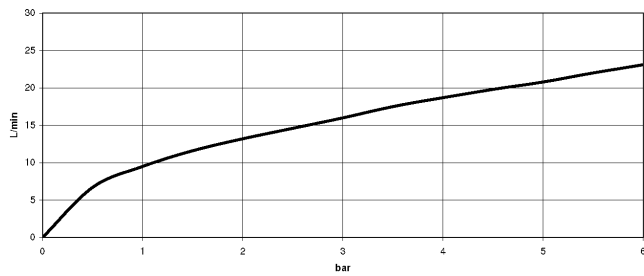

### Recommended miscellaneous

- Concealed wall elbow -** 35 085 970 90
- min. recess depth 90 mm
  - max. recess depth 163 mm

27 701 970

mm [inches]

### Flow rate chart

27 701 970