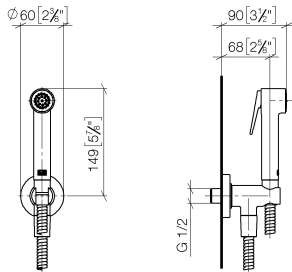

## Bidet spray - Brushed Light Gold

IMO

27 701 970

Fits: IMO, LULU, MADISON, MEM, TARA, CL.1, LISSÉ, VAIA, META, CYO

- wall bracket with integrated safety shut off valve
- max. standing pressure: 5bar
- hand shower with back flow preventer
- 1/2" shower outlet
- rosette Ø 60 mm
- metal shower hose 1250mm with integrated anti-twist protection

### Recommended miscellaneous

- Concealed wall elbow -** 35 085 970 90
- min. recess depth 90 mm
  - max. recess depth 163 mm

27 701 970

mm [inches]