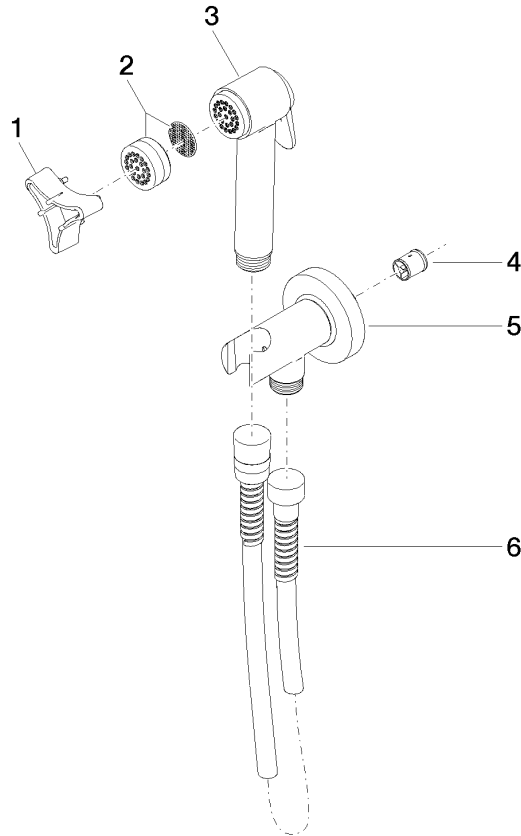

## Bidet spray - Brushed Light Gold

IMO

27 701 970

Fits: IMO, LULU, MADISON, MEM, TARA, CL.1, LISSÉ, VAIA, META, CYO

- wall bracket with integrated safety shut off valve
- max. standing pressure: 5bar
- hand shower with back flow preventer
- 1/2" shower outlet
- rosette Ø 60 mm
- metal shower hose 1250mm with integrated anti-twist protection

### Recommended miscellaneous

- Concealed wall elbow -** 35 085 970 90
- min. recess depth 90 mm
  - max. recess depth 163 mm

27 701 970

mm [inches]

### Flow rate chart

27 701 970

### Spare parts list

No.	Item Number	Name	Quantity used	Delivery time
1	09 30 09 029 90	key	1	2
2	12 861 970-27	accessories	1	-
Spare part can no longer be ordered, please order the replacement item				
3	90 12 11 107 00-27	shower	1	30
4	09 23 01 097 90	back-flow preventer	1	2
5	90 11 03 001 00-27	connection	1	30
6	90 30 02 001 00-27	hose	1	30