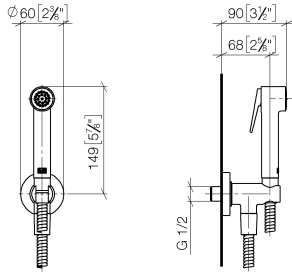

Bidet spray - Brushed Durabronze (23kt Gold)

IMO

27 701 970

Fits: IMO, LULU, MADISON, MEM, TARA, CL.1, LISSÉ, VAIA, META, CYO

- wall bracket with integrated safety shut off valve
- max. standing pressure: 5bar
- hand shower with back flow preventer
- 1/2" shower outlet
- rosette Ø 60 mm
- metal shower hose 1250mm with integrated anti-twist protection

Recommended miscellaneous

Concealed wall elbow -

- max. recess depth 163 mm
- min. recess depth 90 mm

35 085 970 90

27 701 970

mm [inches]

Flow rate chart

Certificates