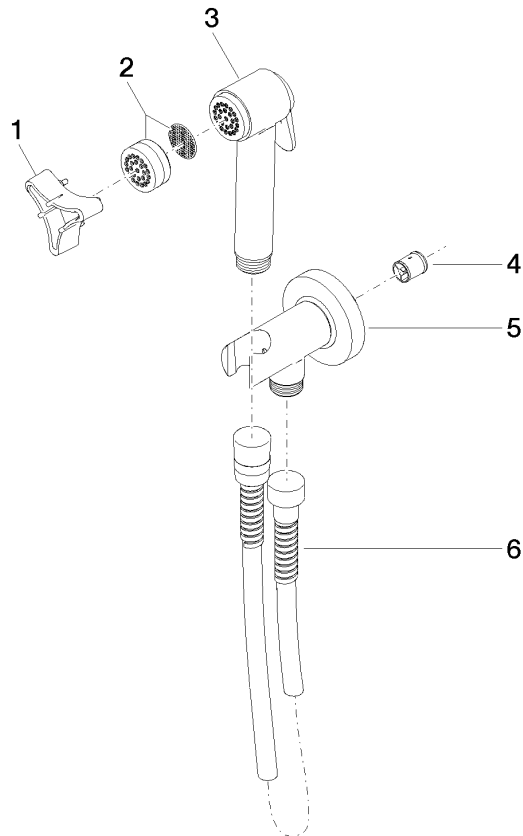

Bidet spray - Brushed Durabronze (23kt Gold)

IMO

27 701 970

Fits: IMO, LULU, MADISON, MEM, TARA, CL.1, LISSÉ, VAIA, META, CYO

- wall bracket with integrated safety shut off valve
- max. standing pressure: 5bar
- hand shower with back flow preventer
- 1/2" shower outlet
- rosette Ø 60 mm
- metal shower hose 1250mm with integrated anti-twist protection

Recommended miscellaneous

Concealed wall elbow -

- max. recess depth 163 mm
- min. recess depth 90 mm

35 085 970 90

27 701 970

mm [inches]

Flow rate chart

Certificates

LGA_29989.

27 701 970

Spare parts list

| No. | Item Number | Name | Quantity used | Delivery time |
|--|--------------------|---------------------|---------------|---------------|
| 1 | 09 30 09 029 90 | key | 1 | 2 |
| 2 | 12 861 970-28 | accessories | 1 | - |
| Spare part can no longer be ordered, please order the replacement item | | | | |
| 3 | 90 12 11 107 00-28 | shower | 1 | 20 |
| 4 | 09 23 01 097 90 | back-flow preventer | 1 | 2 |
| 5 | 90 11 03 001 00-28 | connection | 1 | 20 |
| 6 | 90 30 02 001 00-28 | hose | 1 | 20 |