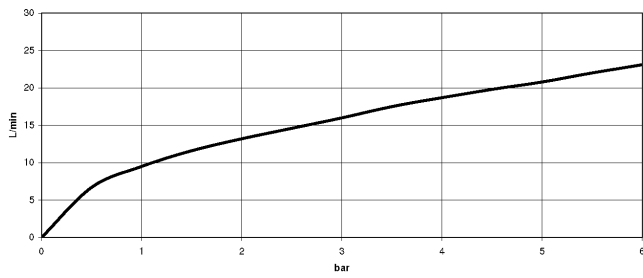

Recommended miscellaneous

Concealed wall elbow -

- max. recess depth 163 mm
- min. recess depth 90 mm

35 085 970 90

27 701 970

mm [inches]

Flow rate chart

Certificates