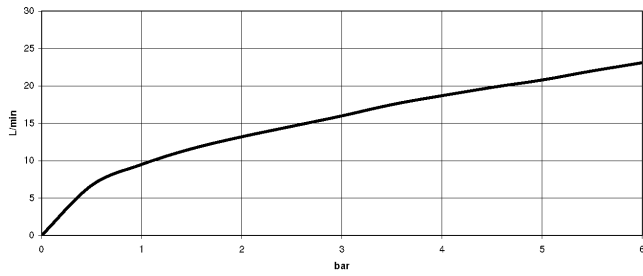

Recommended miscellaneous

- Concealed wall elbow -** 35 085 970 90
- min. recess depth 90 mm
 - max. recess depth 163 mm

27 701 970

mm [inches]

Flow rate chart

27 701 970

Spare parts list

No.	Item Number	Name	Quantity used	Delivery time
1	09 30 09 029 90	key	1	2
2	12 861 970-42	accessories	1	-
Spare part can no longer be ordered, please order the replacement item				
3	90 12 11 107 00-42	shower	1	30
4	09 23 01 097 90	back-flow preventer	1	2
5	90 11 03 001 00-42	connection	1	30
6	90 30 02 001 00-42	hose	1	30