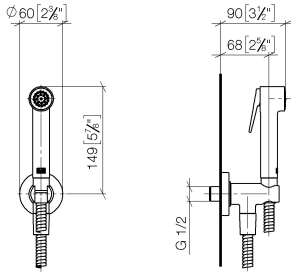

27 701 970

Fits: IMO, LULU, MADISON, MEM, TARA, CL.1, LISSÉ, VAIA, META, CYO

- wall bracket with integrated safety shut off valve
- max. standing pressure: 5bar
- hand shower with back flow preventer
- 1/2" shower outlet
- rosette Ø 60 mm
- metal shower hose 1250mm with integrated anti-twist protection

Recommended miscellaneous

- Concealed wall elbow -** 35 085 970 90
- min. recess depth 90 mm
 - max. recess depth 163 mm

27 701 970

mm [inches]

Flow rate chart

27 701 970

Spare parts list

No.	Item Number	Name	Quantity used	Delivery time
1	09 30 09 029 90	key	1	2
2	12 861 970-42	accessories	1	-
Spare part can no longer be ordered, please order the replacement item				
3	90 12 11 107 00-42	shower	1	30
4	09 23 01 097 90	back-flow preventer	1	2
5	90 11 03 001 00-42	connection	1	30
6	90 30 02 001 00-42	hose	1	30