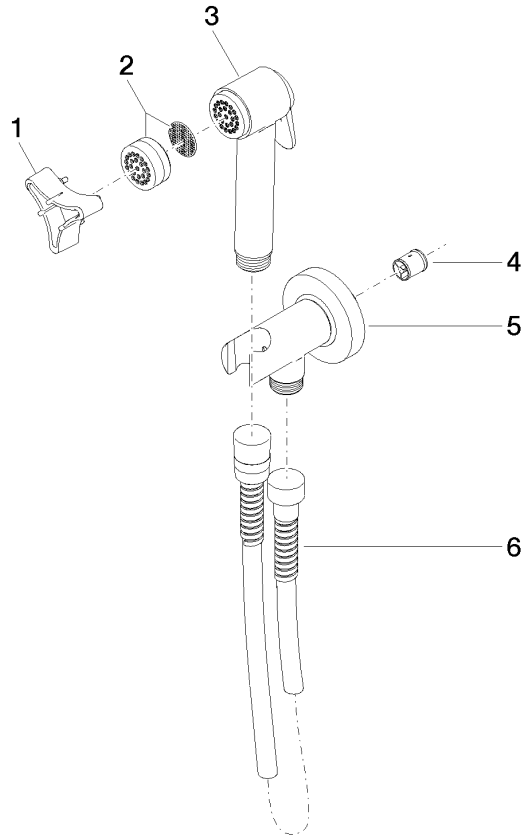

27 701 970

Fits: IMO, LULU, MADISON, MEM, TARA, CL.1, LISSÉ, VAIA, META, CYO

- wall bracket with integrated safety shut off valve
- max. standing pressure: 5bar
- hand shower with back flow preventer
- 1/2" shower outlet
- rosette Ø 60 mm
- metal shower hose 1250mm with integrated anti-twist protection

Recommended miscellaneous

- Concealed wall elbow -** 35 085 970 90
- min. recess depth 90 mm
 - max. recess depth 163 mm

27 701 970

mm [inches]

Flow rate chart

27 701 970

Spare parts list

No.	Item Number	Name	Quantity used	Delivery time
1	09 30 09 029 90	key	1	2
2	12 861 970-42	accessories	1	-
Spare part can no longer be ordered, please order the replacement item				
3	90 12 11 107 00-42	shower	1	30
4	09 23 01 097 90	back-flow preventer	1	2
5	90 11 03 001 00-42	connection	1	30
6	90 30 02 001 00-42	hose	1	30