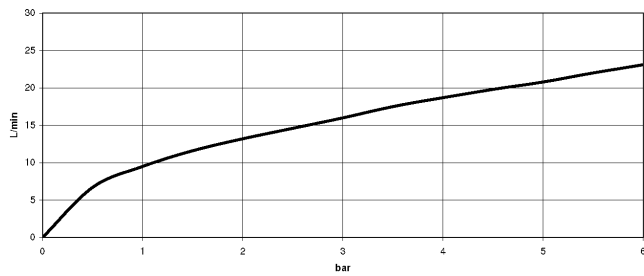

Recommended miscellaneous

- Concealed wall elbow -** 35 085 970 90
- max. recess depth 163 mm
 - min. recess depth 90 mm

27 701 970

mm [inches]

Flow rate chart

27 701 970

Spare parts list

No.	Item Number	Name	Quantity used	Delivery time
1	09 30 09 029 90	key	1	2
2	12 861 970-46	accessories	1	-
Spare part can no longer be ordered, please order the replacement item				
3	90 12 11 107 00-46	shower	1	30
4	09 23 01 097 90	back-flow preventer	1	2
5	90 11 03 001 00-46	connection	1	30
6	90 30 02 001 00-46	hose	1	30