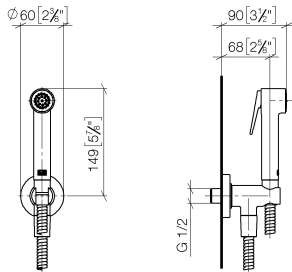

Bidet spray - Brushed Champagne (22kt Gold)

IMO

27 701 970

Fits: IMO, LULU, MADISON, MEM, TARA, CL.1, LISSÉ, VAIA, META, CYO

- wall bracket with integrated safety shut off valve
- max. standing pressure: 5bar
- hand shower with back flow preventer
- 1/2" shower outlet
- rosette Ø 60 mm
- metal shower hose 1250mm with integrated anti-twist protection

Recommended miscellaneous

- Concealed wall elbow -** 35 085 970 90
- max. recess depth 163 mm
 - min. recess depth 90 mm

27 701 970

mm [inches]

Flow rate chart

27 701 970

Spare parts list

No.	Item Number	Name	Quantity used	Delivery time
1	09 30 09 029 90	key	1	2
2	12 861 970-46	accessories	1	-
Spare part can no longer be ordered, please order the replacement item				
3	90 12 11 107 00-46	shower	1	30
4	09 23 01 097 90	back-flow preventer	1	2
5	90 11 03 001 00-46	connection	1	30
6	90 30 02 001 00-46	hose	1	30