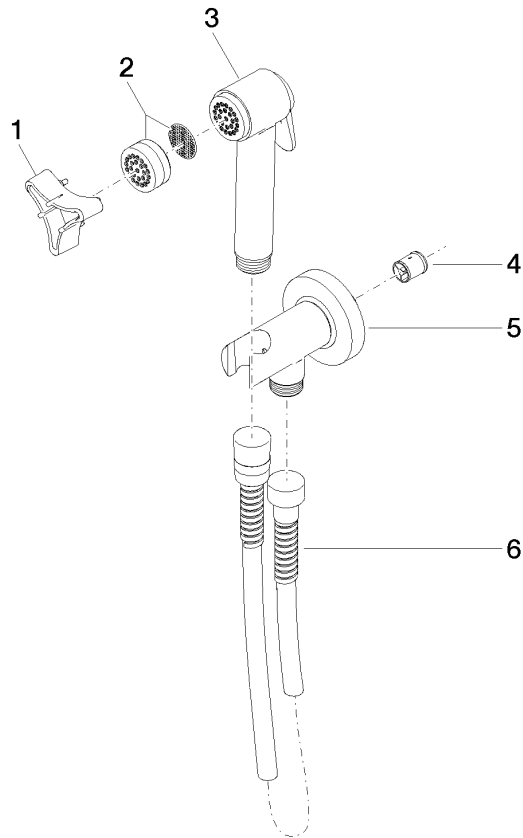

Bidet spray - Brushed Champagne (22kt Gold)

IMO

27 701 970

Fits: IMO, LULU, MADISON, MEM, TARA, CL.1, LISSÉ, VAIA, META, CYO

- wall bracket with integrated safety shut off valve
- max. standing pressure: 5bar
- hand shower with back flow preventer
- 1/2" shower outlet
- rosette Ø 60 mm
- metal shower hose 1250mm with integrated anti-twist protection

Recommended miscellaneous

- Concealed wall elbow -** 35 085 970 90
- max. recess depth 163 mm
 - min. recess depth 90 mm

27 701 970

mm [inches]

Flow rate chart

27 701 970

Spare parts list

No.	Item Number	Name	Quantity used	Delivery time
1	09 30 09 029 90	key	1	2
2	12 861 970-46	accessories	1	-
Spare part can no longer be ordered, please order the replacement item				
3	90 12 11 107 00-46	shower	1	30
4	09 23 01 097 90	back-flow preventer	1	2
5	90 11 03 001 00-46	connection	1	30
6	90 30 02 001 00-46	hose	1	30