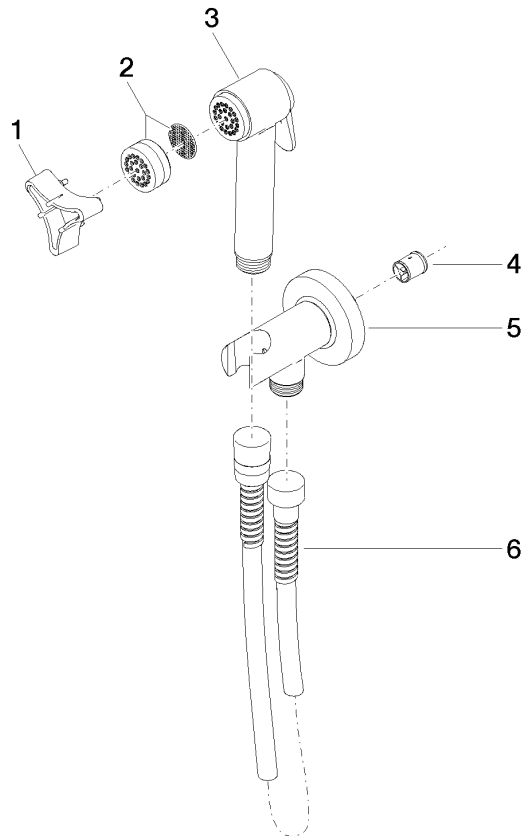

**Bidet spray - Champagne (22kt Gold)**

IMO

27 701 970

Fits: IMO, LULU, MADISON, MEM, TARA, CL.1, LISSÉ, VAIA, META, CYO

- wall bracket with integrated safety shut off valve
- max. standing pressure: 5bar
- hand shower with back flow preventer
- 1/2" shower outlet
- rosette Ø 60 mm
- metal shower hose 1250mm with integrated anti-twist protection

**Recommended miscellaneous**

- Concealed wall elbow -** 35 085 970 90
- max. recess depth 163 mm
  - min. recess depth 90 mm

27 701 970

mm [inches]

### Spare parts list

No.	Item Number	Name	Quantity used	Delivery time
1	09 30 09 029 90	key	1	2
2	12 861 970-47	accessories	1	-
Spare part can no longer be ordered, please order the replacement item				
3	90 12 11 107 00-47	shower	1	30
4	09 23 01 097 90	back-flow preventer	1	2
5	90 11 03 001 00-47	connection	1	30
6	90 30 02 001 00-47	hose	1	30