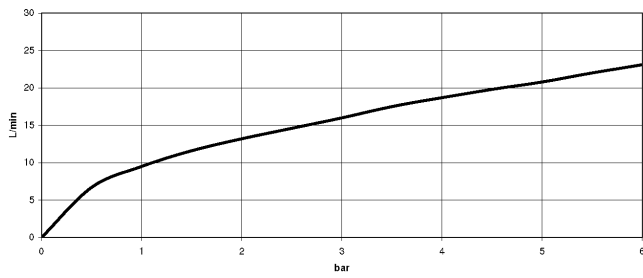

**Recommended miscellaneous**

- Concealed wall elbow -** 35 085 970 90
- max. recess depth 163 mm
  - min. recess depth 90 mm

27 701 970

mm [inches]

### Flow rate chart

27 701 970