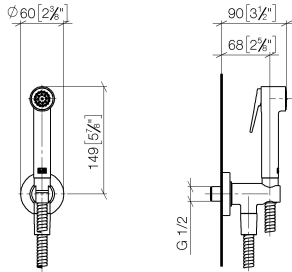

**Bidet spray - Champagne (22kt Gold)**

IMO

27 701 970

Fits: IMO, LULU, MADISON, MEM, TARA, CL.1, LISSÉ, VAIA, META, CYO

- wall bracket with integrated safety shut off valve
- max. standing pressure: 5bar
- hand shower with back flow preventer
- 1/2" shower outlet
- rosette Ø 60 mm
- metal shower hose 1250mm with integrated anti-twist protection

**Recommended miscellaneous**

- Concealed wall elbow -** 35 085 970 90
- max. recess depth 163 mm
  - min. recess depth 90 mm

27 701 970

mm [inches]