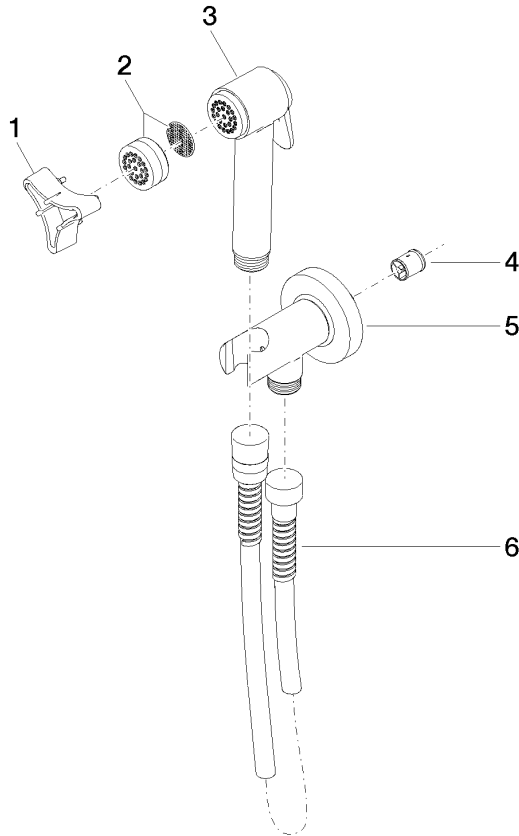

27 701 970

Fits: IMO, LULU, MADISON, MEM, TARA, CL.1, LISSÉ, VAIA, META, CYO

- wall bracket with integrated safety shut off valve
- max. standing pressure: 5bar
- hand shower with back flow preventer
- 1/2" shower outlet
- rosette Ø 60 mm
- metal shower hose 1250mm with integrated anti-twist protection

27 701 970

mm [inches]

### Flow rate chart

### Certificates

LGA\_29989.

27 701 970

Parts for other finishes can be found here: [Chrome](#)

**Spare parts list**

No.	Item Number	Name	Quantity used	Delivery time
1	09 30 09 029 90	key	1	2
2	12 861 970-93	accessories	1	-
Spare part can no longer be ordered, please order the replacement item				
3	90 12 11 107 00-93	shower	1	20
4	09 23 01 097 90	back-flow preventer	1	2
5	90 11 03 001 00-93	connection	1	20
6	90 30 02 001 00-93	hose	1	20