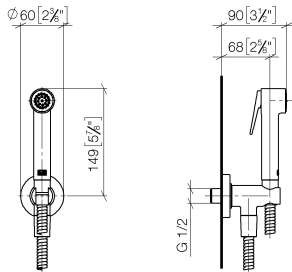

27 701 970

Fits: IMO, LULU, MADISON, MEM, TARA, CL.1, LISSÉ, VAIA, META, CYO

- wall bracket with integrated safety shut off valve
- max. standing pressure: 5bar
- hand shower with back flow preventer
- 1/2" shower outlet
- rosette Ø 60 mm
- metal shower hose 1250mm with integrated anti-twist protection

27 701 970

mm [inches]