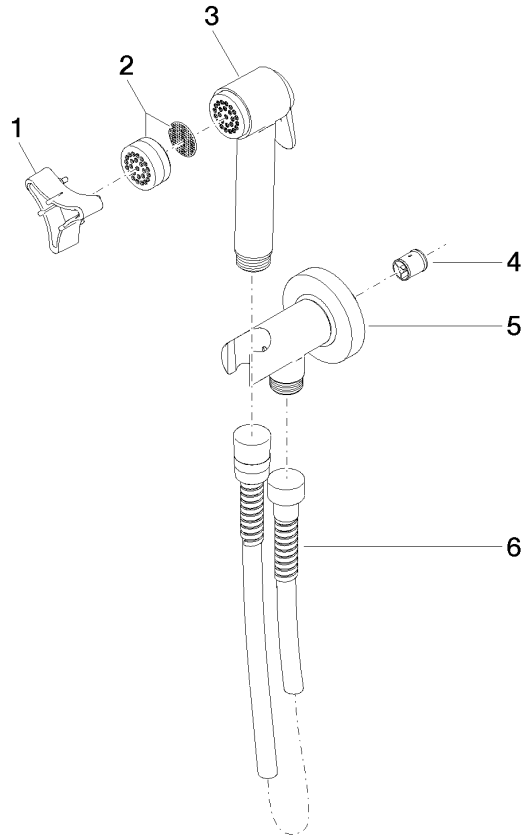

Bidet spray - Brushed Dark Platinum

IMO

27 701 970

Fits: IMO, LULU, MADISON, MEM, TARA, CL.1, LISSÉ, VAIA, META, CYO

- wall bracket with integrated safety shut off valve
- max. standing pressure: 5bar
- hand shower with back flow preventer
- 1/2" shower outlet
- rosette Ø 60 mm
- metal shower hose 1250mm with integrated anti-twist protection

Recommended miscellaneous

- | | | |
|---|-------------------------------|---------------|
|  | Concealed wall elbow - | 35 085 970 90 |
| | •max. recess depth 163 mm | |
| | •min. recess depth 90 mm | |

27 701 970

mm [inches]

Flow rate chart

Certificates

LGA_29989.

27 701 970

Spare parts list

No.	Item Number	Name	Quantity used	Delivery time
1	09 30 09 029 90	key	1	2
2	12 861 970-99	accessories	1	-
Spare part can no longer be ordered, please order the replacement item				
3	90 12 11 107 00-99	shower	1	30
4	09 23 01 097 90	back-flow preventer	1	2
5	90 11 03 001 00-99	connection	1	30
6	90 30 02 001 00-99	hose	1	30