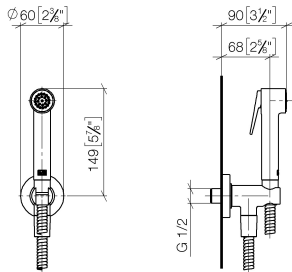

Bidet spray - Brushed Dark Platinum

IMO

27 701 970

Fits: IMO, LULU, MADISON, MEM, TARA, CL.1, LISSÉ, VAIA, META, CYO

- wall bracket with integrated safety shut off valve
- max. standing pressure: 5bar
- hand shower with back flow preventer
- 1/2" shower outlet
- rosette Ø 60 mm
- metal shower hose 1250mm with integrated anti-twist protection

Recommended miscellaneous

- | | | |
|---|-------------------------------|---------------|
|  | Concealed wall elbow - | 35 085 970 90 |
| | •max. recess depth 163 mm | |
| | •min. recess depth 90 mm | |

27 701 970

mm [inches]

Flow rate chart

Certificates

LGA_29989.

27 701 970

Spare parts list

No.	Item Number	Name	Quantity used	Delivery time
1	09 30 09 029 90	key	1	2
2	12 861 970-99	accessories	1	-
Spare part can no longer be ordered, please order the replacement item				
3	90 12 11 107 00-99	shower	1	30
4	09 23 01 097 90	back-flow preventer	1	2
5	90 11 03 001 00-99	connection	1	30
6	90 30 02 001 00-99	hose	1	30