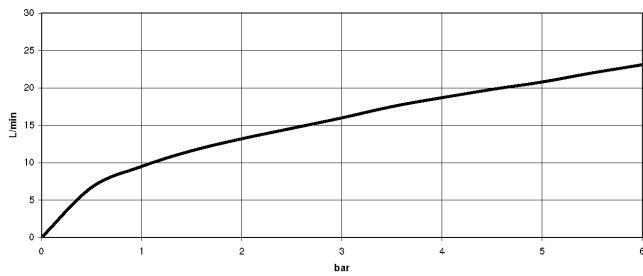

Flow rate chart

Certificates

LGA_29989.