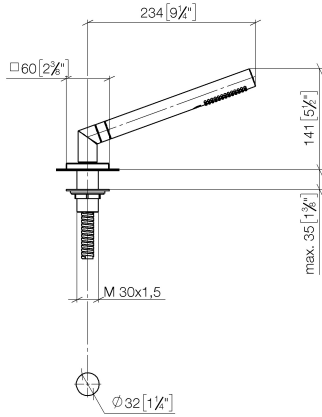

27 702 980

Fits: IMO, MEM, CL.1, CYO

- COMPACT RAIN, max. flow rate 6.8 l/min (at 3 bar)
- with anti-scale system
- rosette 60 x 60 mm
- hole diameter 32 mm
- metal shower hose 2250mm with integrated anti-twist protection

Two-piece design allows hose to later be changed without dismantling the fitting.

Intrinsic protection against back flow.

	Dark Chrome	27 702 980-19 0050
	Chrome	27 702 980-00 0050
	Brushed Platinum	27 702 980-06 0050
	Platinum	27 702 980-08 0050
	Brushed Light Gold	27 702 980-27 0050
	Brushed Durabronze (23kt Gold)	27 702 980-28 0050
	Matte Black	27 702 980-33 0050
	Brushed Champagne (22kt Gold)	27 702 980-46 0050
	Champagne (22kt Gold)	27 702 980-47 0050
	Brushed Chrome	27 702 980-93 0050
	Brushed Dark Platinum	27 702 980-99 0050

27 702 980

mm [inches]

Flow rate chart

27 702 980

Parts for other finishes can be found here: [Chrome](#)

Spare parts list

No.	Item Number	Name	Quantity used	Delivery time
1	90 12 11 140 30-19	shower	1	20
2	04 24 04 287 00-19	nipple	1	20
3	90 14 20 002 00 90	seal	1	2
4	28 322 970-19	Metal shower hose 1/2" x 3/8" x 1750 mm - Dark Chrome	1	20
5	90 18 40 085 00 90	sleeve	1	2
6	09 27 68 003-19	rosette	1	60
7	09 30 01 090-07	sleeve	1	30
8	04 23 10 032 46 90	fixing set	1	2
9	09 30 11 060 90	disc	1	2
10	12 505 970 90	High pressure hose 1/2" x 3/8" x 500 mm -	1	2
11	90 24 03 168 00 90	nipple	1	2
12	04 24 04 187 00-19	nipple	1	-