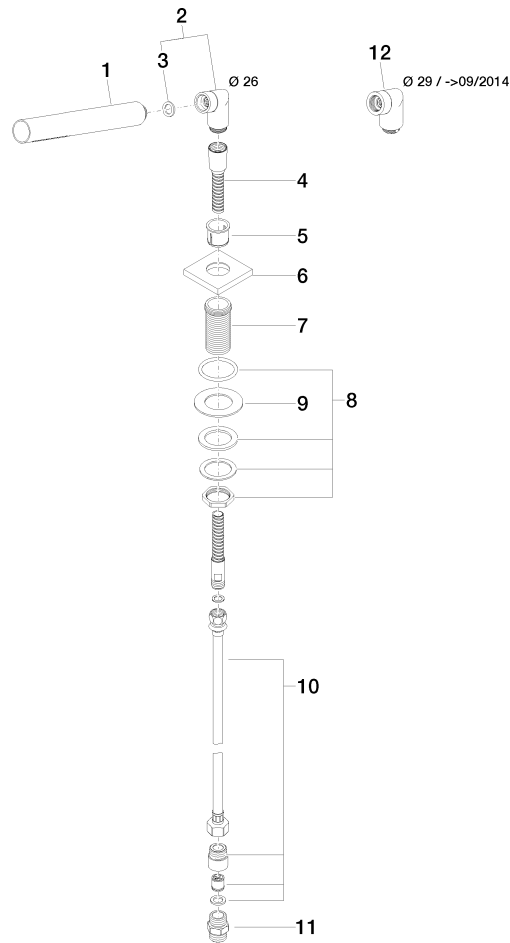

27 702 980

Fits: IMO, MEM, CL.1, CYO

- COMPACT RAIN, max. flow rate 6.8 l/min (at 3 bar)
- with anti-scale system
- rosette 60 x 60 mm
- hole diameter 32 mm
- metal shower hose 2250mm with integrated anti-twist protection

Two-piece design allows hose to later be changed without dismantling the fitting.

Intrinsic protection against back flow.

	Dark Chrome	27 702 980-19 0050
	Chrome	27 702 980-00 0050
	Brushed Platinum	27 702 980-06 0050
	Platinum	27 702 980-08 0050
	Brushed Light Gold	27 702 980-27 0050
	Brushed Durabronze (23kt Gold)	27 702 980-28 0050
	Matte Black	27 702 980-33 0050
	Brushed Champagne (22kt Gold)	27 702 980-46 0050
	Champagne (22kt Gold)	27 702 980-47 0050
	Brushed Chrome	27 702 980-93 0050
	Brushed Dark Platinum	27 702 980-99 0050

27 702 980

mm [inches]

Flow rate chart

27 702 980

Parts for other finishes can be found here: [Chrome](#)

Spare parts list

No.	Item Number	Name	Quantity used	Delivery time
1	90 12 11 140 30-19	shower	1	20
2	04 24 04 287 00-19	nipple	1	20
3	90 14 20 002 00 90	seal	1	2
4	28 322 970-19	Metal shower hose 1/2" x 3/8" x 1750 mm - Dark Chrome	1	20
5	90 18 40 085 00 90	sleeve	1	2
6	09 27 68 003-19	rosette	1	60
7	09 30 01 090-07	sleeve	1	30
8	04 23 10 032 46 90	fixing set	1	2
9	09 30 11 060 90	disc	1	2
10	12 505 970 90	High pressure hose 1/2" x 3/8" x 500 mm -	1	2
11	90 24 03 168 00 90	nipple	1	2
12	04 24 04 187 00-19	nipple	1	-