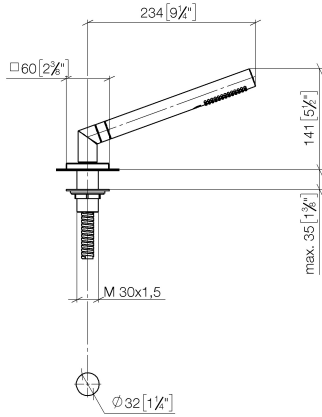

27 702 980

Fits: IMO, MEM, CL.1, CYO

- COMPACT RAIN, max. flow rate 6.8 l/min (at 3 bar)
- with anti-scale system
- rosette 60 x 60 mm
- hole diameter 32 mm
- metal shower hose 2250mm with integrated anti-twist protection

Two-piece design allows hose to later be changed without dismantling the fitting.

Intrinsic protection against back flow.

	Matte Black	27 702 980-33 0050
	Chrome	27 702 980-00 0050
	Brushed Platinum	27 702 980-06 0050
	Platinum	27 702 980-08 0050
	Dark Chrome	27 702 980-19 0050
	Brushed Light Gold	27 702 980-27 0050
	Brushed Durabronze (23kt Gold)	27 702 980-28 0050
	Brushed Champagne (22kt Gold)	27 702 980-46 0050
	Champagne (22kt Gold)	27 702 980-47 0050
	Brushed Chrome	27 702 980-93 0050
	Brushed Dark Platinum	27 702 980-99 0050

27 702 980

mm [inches]

Flow rate chart

27 702 980

Parts for other finishes can be found here: [Chrome](#)

Spare parts list

No.	Item Number	Name	Quantity used	Delivery time
1	90 12 11 140 30-33	shower	1	30
2	04 24 04 287 00-33	nipple	1	30
3	90 14 20 002 00 90	seal	1	2
4	28 322 970-33	Metal shower hose 1/2" x 3/8" x 1750 mm - Matte Black	1	2
5	90 18 40 085 00 90	sleeve	1	2
6	09 27 68 003-33	rosette	1	30
7	09 30 01 090-07	sleeve	1	30
8	04 23 10 032 46 90	fixing set	1	2
9	09 30 11 060 90	disc	1	2
10	12 505 970 90	High pressure hose 1/2" x 3/8" x 500 mm -	1	2
11	90 24 03 168 00 90	nipple	1	2
12	04 24 04 187 00-33	nipple	1	30