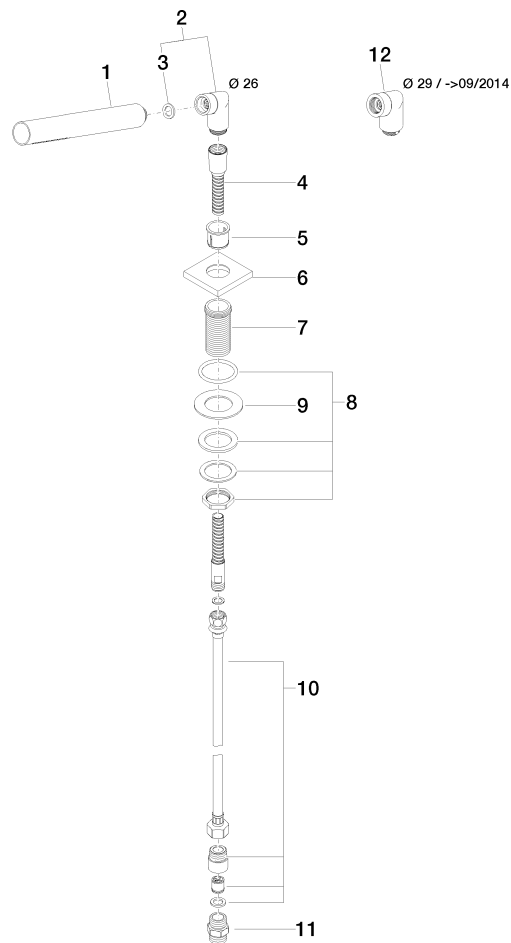

27 702 980

Fits: IMO, MEM, CL.1, CYO

- COMPACT RAIN, max. flow rate 6.8 l/min (at 3 bar)
- with anti-scale system
- rosette 60 x 60 mm
- hole diameter 32 mm
- metal shower hose 2250mm with integrated anti-twist protection

Two-piece design allows hose to later be changed without dismantling the fitting.

Intrinsic protection against back flow.

	Matte Black	27 702 980-33 0050
	Chrome	27 702 980-00 0050
	Brushed Platinum	27 702 980-06 0050
	Platinum	27 702 980-08 0050
	Dark Chrome	27 702 980-19 0050
	Brushed Light Gold	27 702 980-27 0050
	Brushed Durabronze (23kt Gold)	27 702 980-28 0050
	Brushed Champagne (22kt Gold)	27 702 980-46 0050
	Champagne (22kt Gold)	27 702 980-47 0050
	Brushed Chrome	27 702 980-93 0050
	Brushed Dark Platinum	27 702 980-99 0050

27 702 980

mm [inches]

Flow rate chart

27 702 980

Parts for other finishes can be found here: [Chrome](#)

Spare parts list

No.	Item Number	Name	Quantity used	Delivery time
1	90 12 11 140 30-33	shower	1	30
2	04 24 04 287 00-33	nipple	1	30
3	90 14 20 002 00 90	seal	1	2
4	28 322 970-33	Metal shower hose 1/2" x 3/8" x 1750 mm - Matte Black	1	2
5	90 18 40 085 00 90	sleeve	1	2
6	09 27 68 003-33	rosette	1	30
7	09 30 01 090-07	sleeve	1	30
8	04 23 10 032 46 90	fixing set	1	2
9	09 30 11 060 90	disc	1	2
10	12 505 970 90	High pressure hose 1/2" x 3/8" x 500 mm -	1	2
11	90 24 03 168 00 90	nipple	1	2
12	04 24 04 187 00-33	nipple	1	30