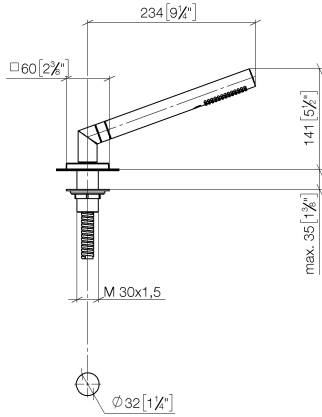

27 702 980

Fits: IMO, MEM, CL.1, CYO

- COMPACT RAIN, max. flow rate 6.8 l/min (at 3 bar)
- with anti-scale system
- rosette 60 x 60 mm
- hole diameter 32 mm
- metal shower hose 2250mm with integrated anti-twist protection

Two-piece design allows hose to later be changed without dismantling the fitting.

Intrinsic protection against back flow.

	Brushed Chrome	27 702 980-93 0050
	Chrome	27 702 980-00 0050
	Brushed Platinum	27 702 980-06 0050
	Platinum	27 702 980-08 0050
	Dark Chrome	27 702 980-19 0050
	Brushed Light Gold	27 702 980-27 0050
	Brushed Durabrass (23kt Gold)	27 702 980-28 0050
	Matte Black	27 702 980-33 0050
	Brushed Champagne (22kt Gold)	27 702 980-46 0050
	Champagne (22kt Gold)	27 702 980-47 0050
	Brushed Dark Platinum	27 702 980-99 0050

27 702 980

mm [inches]

Flow rate chart

27 702 980

Parts for other finishes can be found here: [Chrome](#)