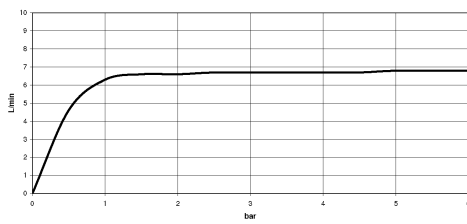

27 702 980

Fits: IMO, MEM, CL.1, CYO

- COMPACT RAIN, max. flow rate 6.8 l/min (at 3 bar)
- with anti-scale system
- rosette 60 x 60 mm
- hole diameter 32 mm
- metal shower hose 2250mm with integrated anti-twist protection

Two-piece design allows hose to later be changed without dismantling the fitting.

Intrinsic protection against back flow.

	Brushed Dark Platinum	27 702 980-99 0050
	Chrome	27 702 980-00 0050
	Brushed Platinum	27 702 980-06 0050
	Platinum	27 702 980-08 0050
	Dark Chrome	27 702 980-19 0050
	Brushed Light Gold	27 702 980-27 0050
	Brushed Durabronze (23kt Gold)	27 702 980-28 0050
	Matte Black	27 702 980-33 0050
	Brushed Champagne (22kt Gold)	27 702 980-46 0050
	Champagne (22kt Gold)	27 702 980-47 0050
	Brushed Chrome	27 702 980-93 0050

27 702 980

mm [inches]

Flow rate chart

27 702 980

Parts for other finishes can be found here: [Chrome](#)

Spare parts list

No.	Item Number	Name	Quantity used	Delivery time
1	90 12 11 140 30-99	shower	1	30
2	04 24 04 287 00-99	nipple	1	30
3	90 14 20 002 00 90	seal	1	2
4	28 322 970-99	Metal shower hose 1/2" x 3/8" x 1750 mm - Brushed Dark Platinum	1	2
5	90 18 40 085 00 90	sleeve	1	2
6	09 27 68 003-99	rosette	1	30
7	09 30 01 090-07	sleeve	1	30
8	04 23 10 032 46 90	fixing set	1	2
9	09 30 11 060 90	disc	1	2
10	12 505 970 90	High pressure hose 1/2" x 3/8" x 500 mm -	1	2
11	90 24 03 168 00 90	nipple	1	2
12	04 24 04 187 00-99	nipple	1	-