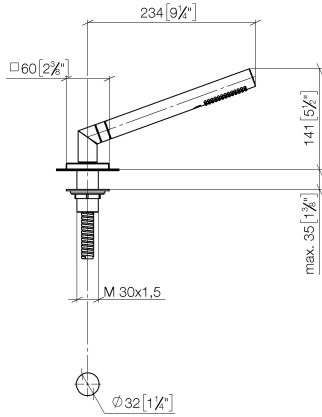

27 702 980

Fits: IMO, MEM, CL.1, CYO

- COMPACT RAIN, max. flow rate 6.8 l/min (at 3 bar)
- with anti-scale system
- rosette 60 x 60 mm
- hole diameter 32 mm
- metal shower hose 2250mm with integrated anti-twist protection

Two-piece design allows hose to later be changed without dismantling the fitting.

Intrinsic protection against back flow.

	Brushed Dark Platinum	27 702 980-99 0050
	Chrome	27 702 980-00 0050
	Brushed Platinum	27 702 980-06 0050
	Platinum	27 702 980-08 0050
	Dark Chrome	27 702 980-19 0050
	Brushed Light Gold	27 702 980-27 0050
	Brushed Durabronze (23kt Gold)	27 702 980-28 0050
	Matte Black	27 702 980-33 0050
	Brushed Champagne (22kt Gold)	27 702 980-46 0050
	Champagne (22kt Gold)	27 702 980-47 0050
	Brushed Chrome	27 702 980-93 0050

27 702 980

mm [inches]

Flow rate chart

27 702 980

Parts for other finishes can be found here: [Chrome](#)

Spare parts list

No.	Item Number	Name	Quantity used	Delivery time
1	90 12 11 140 30-99	shower	1	30
2	04 24 04 287 00-99	nipple	1	30
3	90 14 20 002 00 90	seal	1	2
4	28 322 970-99	Metal shower hose 1/2" x 3/8" x 1750 mm - Brushed Dark Platinum	1	2
5	90 18 40 085 00 90	sleeve	1	2
6	09 27 68 003-99	rosette	1	30
7	09 30 01 090-07	sleeve	1	30
8	04 23 10 032 46 90	fixing set	1	2
9	09 30 11 060 90	disc	1	2
10	12 505 970 90	High pressure hose 1/2" x 3/8" x 500 mm -	1	2
11	90 24 03 168 00 90	nipple	1	2
12	04 24 04 187 00-99	nipple	1	-