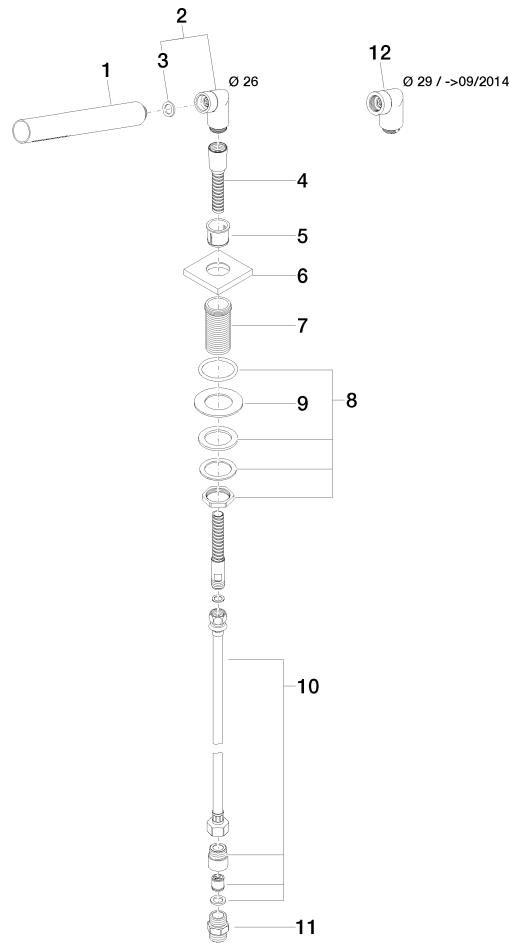

27 702 980

Fits: IMO, MEM, CL.1, CYO

- COMPACT RAIN, max. flow rate 6.8 l/min (at 3 bar)
- with anti-scale system
- rosette 60 x 60 mm
- hole diameter 32 mm
- metal shower hose 2250mm with integrated anti-twist protection

Two-piece design allows hose to later be changed without dismantling the fitting.

Intrinsic protection against back flow.

	Brushed Dark Platinum	27 702 980-99 0050
	Chrome	27 702 980-00 0050
	Brushed Platinum	27 702 980-06 0050
	Platinum	27 702 980-08 0050
	Dark Chrome	27 702 980-19 0050
	Brushed Light Gold	27 702 980-27 0050
	Brushed Durabronze (23kt Gold)	27 702 980-28 0050
	Matte Black	27 702 980-33 0050
	Brushed Champagne (22kt Gold)	27 702 980-46 0050
	Champagne (22kt Gold)	27 702 980-47 0050
	Brushed Chrome	27 702 980-93 0050

27 702 980

mm [inches]

Flow rate chart

27 702 980

Parts for other finishes can be found here: [Chrome](#)

Spare parts list

No.	Item Number	Name	Quantity used	Delivery time
1	90 12 11 140 30-99	shower	1	30
2	04 24 04 287 00-99	nipple	1	30
3	90 14 20 002 00 90	seal	1	2
4	28 322 970-99	Metal shower hose 1/2" x 3/8" x 1750 mm - Brushed Dark Platinum	1	2
5	90 18 40 085 00 90	sleeve	1	2
6	09 27 68 003-99	rosette	1	30
7	09 30 01 090-07	sleeve	1	30
8	04 23 10 032 46 90	fixing set	1	2
9	09 30 11 060 90	disc	1	2
10	12 505 970 90	High pressure hose 1/2" x 3/8" x 500 mm -	1	2
11	90 24 03 168 00 90	nipple	1	2
12	04 24 04 187 00-99	nipple	1	-