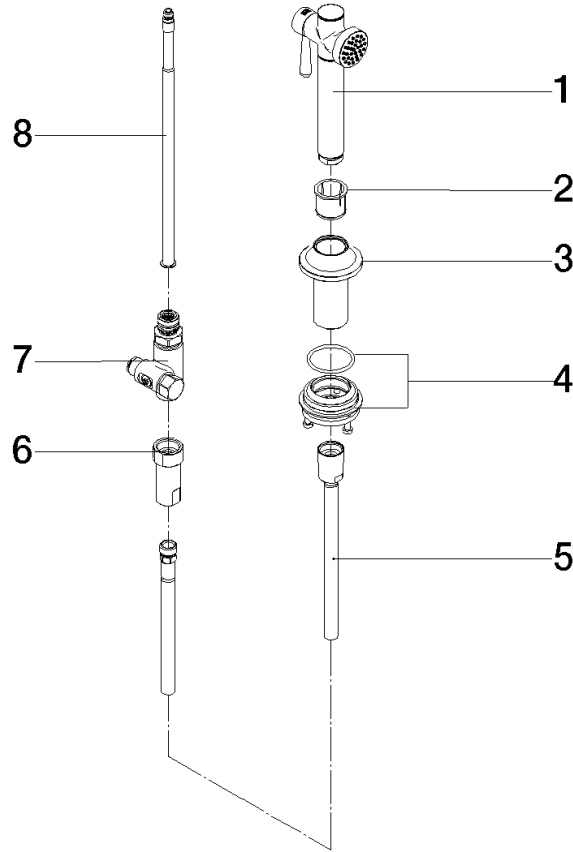

27 718 809

- with round rosette
- spray flow
- automatic spout/shower diverter
- height of mixer 171 mm
- hole diameter rinsing spray 32mm
- fabric braided hose 1500 mm
- sprayface with anti-scaling system
- lead-free
- This product can help a building meet the requirements of Green Building Rating Systems, e.g. LEED®, BREEAM®, DGNB

Can only be combined with 33810809, 33826809, 19815809, 19825809.

Intrinsic protection against back flow.

Residual water may emerge from the spray after closing.

	Champagne (22kt Gold)	27 718 809-47
	Chrome	27 718 809-00
	Brushed Platinum	27 718 809-06
	Platinum	27 718 809-08
	Durabrand (23kt Gold)	27 718 809-09
	Dark Chrome	27 718 809-19
	Brushed Durabrand (23kt Gold)	27 718 809-28
	Matte Black	27 718 809-33
	Brushed Champagne (22kt Gold)	27 718 809-46
	Brushed Chrome	27 718 809-93
	Brushed Dark Platinum	27 718 809-99

27 718 809

mm [inches]

Flow rate chart

Certificates

LGA_38634.

27 718 809

Parts for other finishes can be found here: [Chrome](#)

Spare parts list

No.	Item Number	Name	Quantity used	Delivery time
1	90 12 11 096 12-47	shower	1	-
Spare part can no longer be ordered, please order the replacement item				
2	90 18 40 085 00 90	sleeve	1	2
3	90 30 01 142 00-47	shaft	1	-
Spare part can no longer be ordered, please order the replacement item				
4	04 23 10 047 00 92	fixing set	1	60
5	90 30 02 062 00-47	hose	1	-
Spare part can no longer be ordered, please order the replacement item				
6	90 24 03 241 00 90	nipple	1	2
7	90 17 09 046 12 90	diverter	1	2
8	90 28 20 068 00 90	connection	1	2