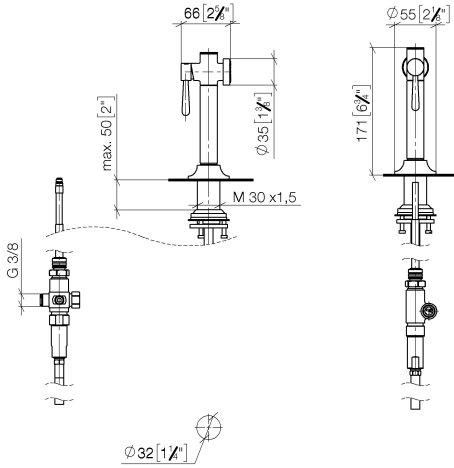

27 718 809

- with round rosette
- spray flow
- automatic spout/shower diverter
- height of mixer 171 mm
- hole diameter rinsing spray 32mm
- fabric braided hose 1500 mm
- sprayface with anti-scaling system
- lead-free
- This product can help a building meet the requirements of Green Building Rating Systems, e.g. LEED®, BREEAM®, DGNB

Can only be combined with 33810809, 33826809, 19815809, 19825809.

Intrinsic protection against back flow.

Residual water may emerge from the spray after closing.

	Champagne (22kt Gold)	27 718 809-47
	Chrome	27 718 809-00
	Brushed Platinum	27 718 809-06
	Platinum	27 718 809-08
	Durabrand (23kt Gold)	27 718 809-09
	Dark Chrome	27 718 809-19
	Brushed Durabrand (23kt Gold)	27 718 809-28
	Matte Black	27 718 809-33
	Brushed Champagne (22kt Gold)	27 718 809-46
	Brushed Chrome	27 718 809-93
	Brushed Dark Platinum	27 718 809-99

27 718 809

mm [inches]

Flow rate chart

Certificates

LGA_38634.

27 718 809

Parts for other finishes can be found here: [Chrome](#)

Spare parts list

No.	Item Number	Name	Quantity used	Delivery time
1	90 12 11 096 12-47	shower	1	-
Spare part can no longer be ordered, please order the replacement item				
2	90 18 40 085 00 90	sleeve	1	2
3	90 30 01 142 00-47	shaft	1	-
Spare part can no longer be ordered, please order the replacement item				
4	04 23 10 047 00 92	fixing set	1	60
5	90 30 02 062 00-47	hose	1	-
Spare part can no longer be ordered, please order the replacement item				
6	90 24 03 241 00 90	nipple	1	2
7	90 17 09 046 12 90	diverter	1	2
8	90 28 20 068 00 90	connection	1	2