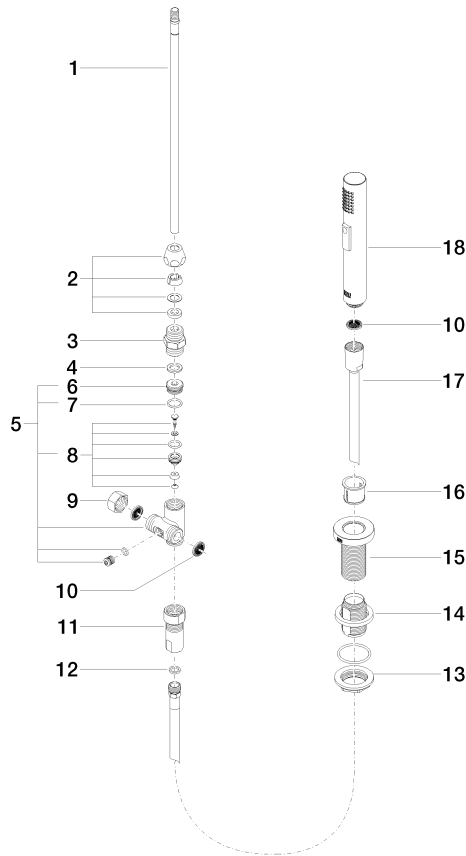

27 721 970

Fits: ELIO, TARA, TARA ULTRA

- with round rosette
- spray flow
- automatic spout/shower diverter
- height of mixer 191 mm
- hole diameter rinsing spray 32mm
- fabric braided hose 1500 mm
- sprayface with anti-scaling system
- lead-free

Can only be combined with 33826790, 32800790, 33826888, 32815888, 20815892, 33826875.

Intrinsic protection against back flow.

	Brushed Platinum	27 721 970-06
	Chrome	27 721 970-00
	Platinum	27 721 970-08
	Durabress (23kt Gold)	27 721 970-09
	Dark Chrome	27 721 970-19
	Brushed Durabress (23kt Gold)	27 721 970-28
	Matte Black	27 721 970-33
	Brushed Champagne (22kt Gold)	27 721 970-46
	Champagne (22kt Gold)	27 721 970-47
	Brushed Chrome	27 721 970-93
	Brushed Dark Platinum	27 721 970-99

27 721 970

mm [inches]

Flow rate chart

Certificates

LGA_18901.

Belgaqua_21-027-
27_3.

IAPMO_N-4976 (2).

LGA_29572.

IAPMO_6397.

27 721 970

Parts for other finishes can be found here: [Chrome](#)

Spare parts list

No.	Item Number	Name	Quantity used	Delivery time
1	04 24 02 046 01-07	pipe	1	10
2	90 23 30 040 00-06	threaded connector	1	10
3	90 24 03 168 00 90	nipple	1	2
4	90 14 20 002 00 90	seal	1	2
5	90 17 09 046 10 90	diverter	1	2
6	09 24 04 112 10 90	nipple	1	2
7	90 14 10 033 00 90	seal	1	2
8	90 21 10 031 10 90	diverter	1	2
9	04 21 02 006 00 92	cap	1	2
10	09 23 01 039 90	sieve	2	2
11	90 24 03 241 00 90	nipple	1	2
12	90 14 20 019 00 90	seal	1	2
13	04 30 11 038 66 90	fixing set	1	2
14	12 720 970 90	Extension set -	1	60
15	09 30 01 285-06	rosette	1	10
16	90 18 40 085 00 90	sleeve	1	2
17	90 30 02 062 00-06	hose	1	10
18	04 12 11 158 00-06	shower	1	10