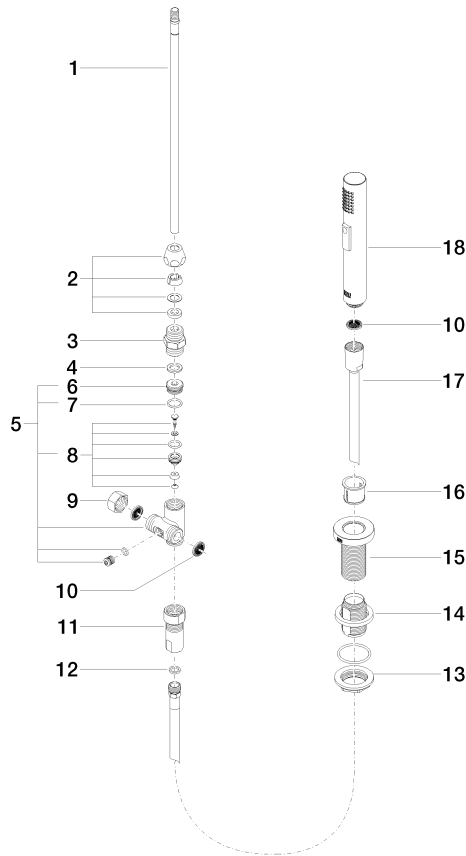

27 721 970

Fits: ELIO, TARA, TARA ULTRA

- with round rosette
- spray flow
- automatic spout/shower diverter
- height of mixer 191 mm
- hole diameter rinsing spray 32mm
- fabric braided hose 1500 mm
- sprayface with anti-scaling system
- lead-free

Can only be combined with 33826790, 32800790, 33826888, 32815888, 20815892, 33826875.

Intrinsic protection against back flow.

	Platinum	27 721 970-08
	Chrome	27 721 970-00
	Brushed Platinum	27 721 970-06
	Durabross (23kt Gold)	27 721 970-09
	Dark Chrome	27 721 970-19
	Brushed Durabross (23kt Gold)	27 721 970-28
	Matte Black	27 721 970-33
	Brushed Champagne (22kt Gold)	27 721 970-46
	Champagne (22kt Gold)	27 721 970-47
	Brushed Chrome	27 721 970-93
	Brushed Dark Platinum	27 721 970-99

27 721 970

mm [inches]

Flow rate chart

Certificates

LGA\_18901.

Belgaqua\_21-027-  
27\_3.

IAPMO\_N-4976 (2).

LGA\_29572.

IAPMO\_6397.

27 721 970

Parts for other finishes can be found here: [Chrome](#)

Spare parts list

No.	Item Number	Name	Quantity used	Delivery time
1	04 24 02 046 01-07	pipe	1	10
2	90 23 30 040 00-08	threaded connector	1	40
3	90 24 03 168 00 90	nipple	1	2
4	90 14 20 002 00 90	seal	1	2
5	90 17 09 046 10 90	diverter	1	2
6	09 24 04 112 10 90	nipple	1	2
7	90 14 10 033 00 90	seal	1	2
8	90 21 10 031 10 90	diverter	1	2
9	04 21 02 006 00 92	cap	1	2
10	09 23 01 039 90	sieve	2	2
11	90 24 03 241 00 90	nipple	1	2
12	90 14 20 019 00 90	seal	1	2
13	04 30 11 038 66 90	fixing set	1	2
14	12 720 970 90	Extension set -	1	60
15	09 30 01 285-08	rosette	1	40
16	90 18 40 085 00 90	sleeve	1	2
17	90 30 02 062 00-08	hose	1	40
18	04 12 11 158 00-08	shower	1	40