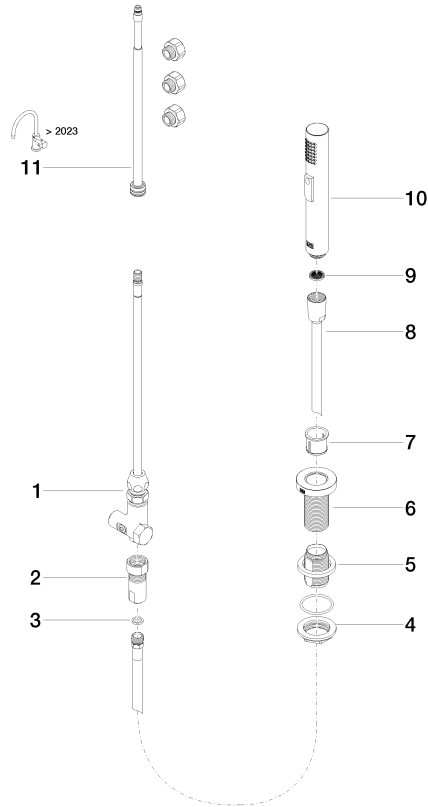

Rinsing spray set - Durabronz (23kt Gold)

ELIO

27 721 970

Fits: ELIO, TARA, TARA ULTRA

- with round rosette
- spray flow
- automatic spout/shower diverter
- height of mixer 191 mm
- hole diameter rinsing spray 32mm
- fabric braided hose 1500 mm
- sprayface with anti-scaling system
- lead-free

27 721 970

mm [inches]

Flow rate chart

Codes & Standards

DIN 4109

EN 1717

ISO 3822

NSF372

IAPMO_6

LGA_18

Belgaqua_21-027-2

27 721 970

Product version from 10/27/2020

Parts for other finishes can be found here: [Chrome](#)

Rinsing spray set - Durabrass (23kt Gold)

ELIO

27 721 970

Spare parts list

Product version from 10/27/2020

No.	Item Number	Name	Quantity used	Delivery time
	90 17 09 046 11 90	diverter	12	2