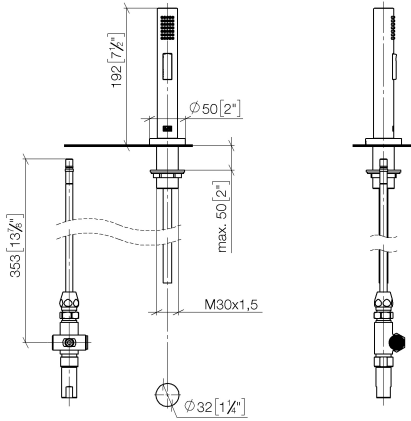

27 721 970

Fits: ELIO, TARA, TARA ULTRA

- with round rosette
- spray flow
- automatic spout/shower diverter
- height of mixer 191 mm
- hole diameter rinsing spray 32mm
- fabric braided hose 1500 mm
- sprayface with anti-scaling system
- lead-free

Can only be combined with 33826790, 32800790, 33826888, 32815888, 20815892, 33826875.

Intrinsic protection against back flow.

	Dark Chrome	27 721 970-19
	Chrome	27 721 970-00
	Brushed Platinum	27 721 970-06
	Platinum	27 721 970-08
	Durabrass (23kt Gold)	27 721 970-09
	Brushed Durabrass (23kt Gold)	27 721 970-28
	Matte Black	27 721 970-33
	Brushed Champagne (22kt Gold)	27 721 970-46
	Champagne (22kt Gold)	27 721 970-47
	Brushed Chrome	27 721 970-93
	Brushed Dark Platinum	27 721 970-99

27 721 970

mm [inches]

Flow rate chart

Certificates

LGA\_18901.

IAPMO\_N-4976 (2). LGA\_29572.

IAPMO\_6397.

27 721 970