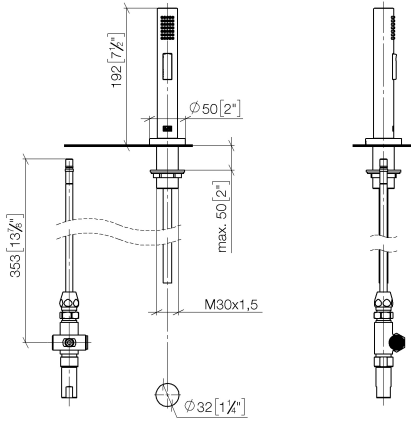

Rinsing spray set - Brushed Durabron (23kt Gold)

ELIO

27 721 970

Fits: ELIO, TARA, TARA ULTRA

- with round rosette
- spray flow
- automatic spout/shower diverter
- height of mixer 191 mm
- hole diameter rinsing spray 32mm
- fabric braided hose 1500 mm
- sprayface with anti-scaling system
- lead-free

27 721 970

mm [inches]

Flow rate chart

Certificates

LGA_18901. Belgaqua_21-027- IAPMO_N-4976 (2). LGA_29572. IAPMO_6397.
27_3.

27 721 970

Parts for other finishes can be found here: [Chrome](#)

Spare parts list

| No. | Item Number | Name | Quantity used | Delivery time |
|-----|--------------------|--------------------|---------------|---------------|
| 1 | 04 24 02 046 01-07 | pipe | 1 | 10 |
| 2 | 90 23 30 040 00-28 | threaded connector | 1 | 20 |
| 3 | 90 24 03 168 00 90 | nipple | 1 | 2 |
| 4 | 90 14 20 002 00 90 | seal | 1 | 2 |
| 5 | 90 17 09 046 10 90 | diverter | 1 | 2 |
| 6 | 09 24 04 112 10 90 | nipple | 1 | 2 |
| 7 | 90 14 10 033 00 90 | seal | 1 | 2 |
| 8 | 90 21 10 031 10 90 | diverter | 1 | 2 |
| 9 | 04 21 02 006 00 92 | cap | 1 | 2 |
| 10 | 09 23 01 039 90 | sieve | 2 | 2 |
| 11 | 90 24 03 241 00 90 | nipple | 1 | 2 |
| 12 | 90 14 20 019 00 90 | seal | 1 | 2 |
| 13 | 04 30 11 038 66 90 | fixing set | 1 | 2 |
| 14 | 12 720 970 90 | Extension set - | 1 | 60 |
| 15 | 09 30 01 285-28 | rosette | 1 | 20 |
| 16 | 90 18 40 085 00 90 | sleeve | 1 | 2 |
| 17 | 90 30 02 062 00-28 | hose | 1 | 20 |
| 18 | 04 12 11 158 00-28 | shower | 1 | 20 |