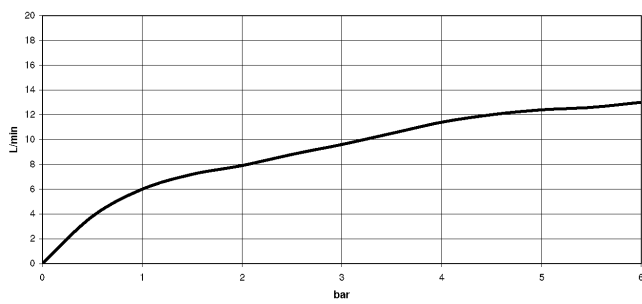

Can only be combined with 33826790, 32800790, 33826888, 32815888, 20815892, 33826875.

Intrinsic protection against back flow.

| | | |
|---|-------------------------------|---------------|
|  | Brushed Durabron (23kt Gold) | 27 721 970-28 |
|  | Chrome | 27 721 970-00 |
|  | Brushed Platinum | 27 721 970-06 |
|  | Platinum | 27 721 970-08 |
|  | Durabron (23kt Gold) | 27 721 970-09 |
|  | Dark Chrome | 27 721 970-19 |
|  | Matte Black | 27 721 970-33 |
|  | Brushed Champagne (22kt Gold) | 27 721 970-46 |
|  | Champagne (22kt Gold) | 27 721 970-47 |
|  | Brushed Chrome | 27 721 970-93 |
|  | Brushed Dark Platinum | 27 721 970-99 |

27 721 970

mm [inches]

Flow rate chart

Certificates

LGA_18901. Belgaqua_21-027- IAPMO_N-4976 (2). LGA_29572. IAPMO_6397.
27_3.

27 721 970

Parts for other finishes can be found here: [Chrome](#)

Spare parts list