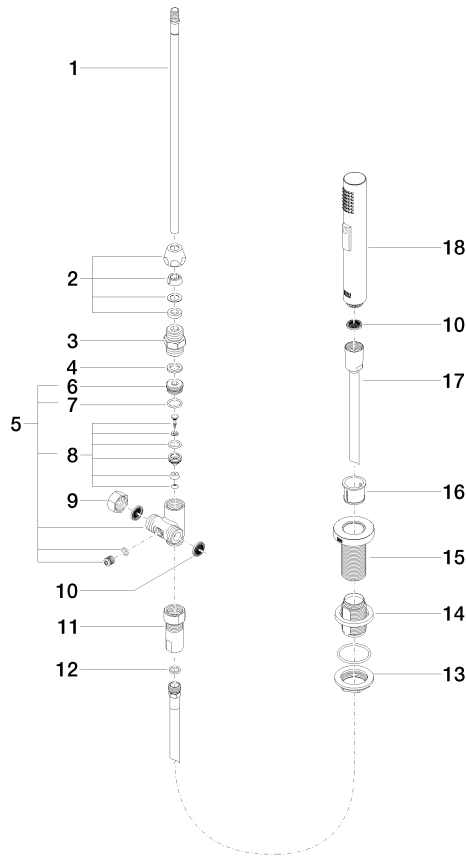

Rinsing spray set - Brushed Durabron (23kt Gold)

ELIO

27 721 970

Fits: ELIO, TARA, TARA ULTRA

- with round rosette
- spray flow
- automatic spout/shower diverter
- height of mixer 191 mm
- hole diameter rinsing spray 32mm
- fabric braided hose 1500 mm
- sprayface with anti-scaling system
- lead-free

27 721 970

mm [inches]

Flow rate chart

Certificates

LGA_18901. Belgaqua_21-027- IAPMO_N-4976 (2). LGA_29572. IAPMO_6397.
27_3.

27 721 970

Parts for other finishes can be found here: [Chrome](#)

Spare parts list

| No. | Item Number | Name | Quantity used | Delivery time |
|-----|--------------------|--------------------|---------------|---------------|
| 1 | 04 24 02 046 01-07 | pipe | 1 | 10 |
| 2 | 90 23 30 040 00-28 | threaded connector | 1 | 20 |
| 3 | 90 24 03 168 00 90 | nipple | 1 | 2 |
| 4 | 90 14 20 002 00 90 | seal | 1 | 2 |
| 5 | 90 17 09 046 10 90 | diverter | 1 | 2 |
| 6 | 09 24 04 112 10 90 | nipple | 1 | 2 |
| 7 | 90 14 10 033 00 90 | seal | 1 | 2 |
| 8 | 90 21 10 031 10 90 | diverter | 1 | 2 |
| 9 | 04 21 02 006 00 92 | cap | 1 | 2 |
| 10 | 09 23 01 039 90 | sieve | 2 | 2 |
| 11 | 90 24 03 241 00 90 | nipple | 1 | 2 |
| 12 | 90 14 20 019 00 90 | seal | 1 | 2 |
| 13 | 04 30 11 038 66 90 | fixing set | 1 | 2 |
| 14 | 12 720 970 90 | Extension set - | 1 | 60 |
| 15 | 09 30 01 285-28 | rosette | 1 | 20 |
| 16 | 90 18 40 085 00 90 | sleeve | 1 | 2 |
| 17 | 90 30 02 062 00-28 | hose | 1 | 20 |
| 18 | 04 12 11 158 00-28 | shower | 1 | 20 |