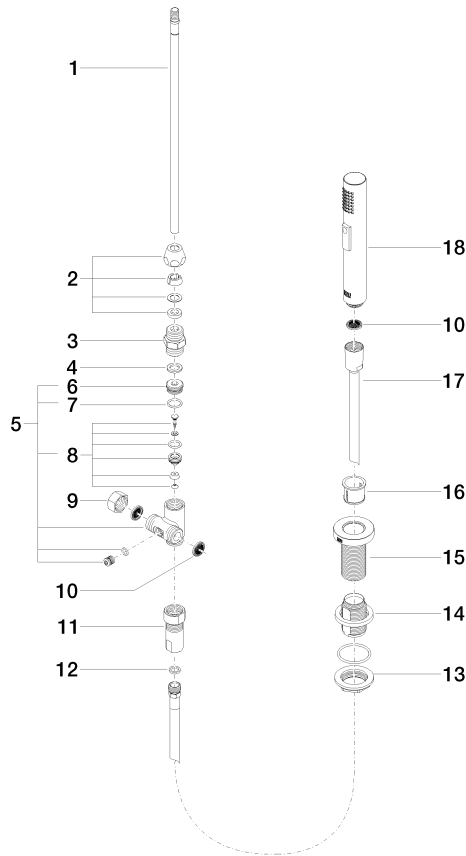

27 721 970

Fits: ELIO, TARA, TARA ULTRA

- with round rosette
- spray flow
- automatic spout/shower diverter
- height of mixer 191 mm
- hole diameter rinsing spray 32mm
- fabric braided hose 1500 mm
- sprayface with anti-scaling system
- lead-free

Can only be combined with 33826790, 32800790, 33826888, 32815888, 20815892, 33826875.

Intrinsic protection against back flow.

	Matte Black	27 721 970-33
	Chrome	27 721 970-00
	Brushed Platinum	27 721 970-06
	Platinum	27 721 970-08
	Durabrand (23kt Gold)	27 721 970-09
	Dark Chrome	27 721 970-19
	Brushed Durabrand (23kt Gold)	27 721 970-28
	Brushed Champagne (22kt Gold)	27 721 970-46
	Champagne (22kt Gold)	27 721 970-47
	Brushed Chrome	27 721 970-93
	Brushed Dark Platinum	27 721 970-99

27 721 970

mm [inches]

Flow rate chart

Certificates

LGA\_18901.

Belgaqua\_21-027-  
27\_3.

IAPMO\_N-4976 (2).

LGA\_29572.

IAPMO\_6397.

27 721 970

Parts for other finishes can be found here: [Chrome](#)

Spare parts list

No.	Item Number	Name	Quantity used	Delivery time
1	04 24 02 046 01-07	pipe	1	10
2	90 23 30 040 00-33	threaded connector	1	30
3	90 24 03 168 00 90	nipple	1	2
4	90 14 20 002 00 90	seal	1	2
5	90 17 09 046 10 90	diverter	1	2
6	09 24 04 112 10 90	nipple	1	2
7	90 14 10 033 00 90	seal	1	2
8	90 21 10 031 10 90	diverter	1	2
9	04 21 02 006 00 92	cap	1	2
10	09 23 01 039 90	sieve	2	2
11	90 24 03 241 00 90	nipple	1	2
12	90 14 20 019 00 90	seal	1	2
13	04 30 11 038 66 90	fixing set	1	2
14	12 720 970 90	Extension set -	1	60
15	09 30 01 285-33	rosette	1	2
16	90 18 40 085 00 90	sleeve	1	2
17	90 30 02 062 00-33	hose	1	30
18	04 12 11 158 00-33	shower	1	2