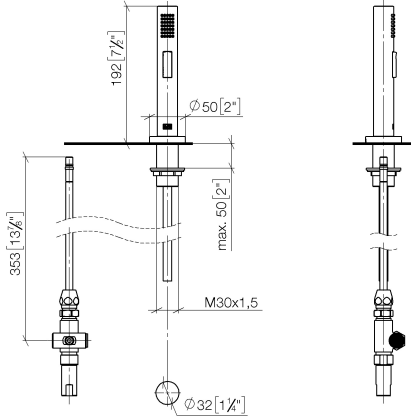

Rinsing spray set - Champagne (22kt Gold)

ELIO

27 721 970

Fits: ELIO, TARA, TARA ULTRA

- with round rosette
- spray flow
- automatic spout/shower diverter
- height of mixer 191 mm
- hole diameter rinsing spray 32mm
- fabric braided hose 1500 mm
- sprayface with anti-scaling system
- lead-free

Can only be combined with 33826790, 32800790, 33826888, 32815888, 20815892, 33826875.

Intrinsic protection against back flow.

	Champagne (22kt Gold)	27 721 970-47
	Chrome	27 721 970-00
	Brushed Platinum	27 721 970-06
	Platinum	27 721 970-08
	Durabrass (23kt Gold)	27 721 970-09
	Dark Chrome	27 721 970-19
	Brushed Durabrass (23kt Gold)	27 721 970-28
	Matte Black	27 721 970-33
	Brushed Champagne (22kt Gold)	27 721 970-46
	Brushed Chrome	27 721 970-93
	Brushed Dark Platinum	27 721 970-99

27 721 970

mm [inches]

Flow rate chart

Certificates

LGA_18901.

IAPMO_N-4976 (2). LGA_29572.

IAPMO_6397.

27 721 970