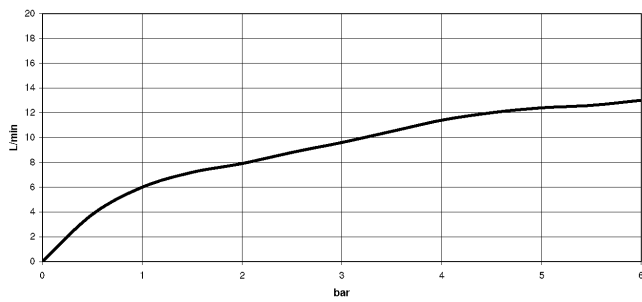

Can only be combined with 33826790, 32800790, 33826888, 32815888, 20815892, 33826875.

Intrinsic protection against back flow.

	Champagne (22kt Gold)	27 721 970-47
	Chrome	27 721 970-00
	Brushed Platinum	27 721 970-06
	Platinum	27 721 970-08
	Durabrass (23kt Gold)	27 721 970-09
	Dark Chrome	27 721 970-19
	Brushed Durabrass (23kt Gold)	27 721 970-28
	Matte Black	27 721 970-33
	Brushed Champagne (22kt Gold)	27 721 970-46
	Brushed Chrome	27 721 970-93
	Brushed Dark Platinum	27 721 970-99

27 721 970

mm [inches]

Flow rate chart

Certificates

LGA_18901.

IAPMO_N-4976 (2). LGA_29572.

IAPMO_6397.

27 721 970