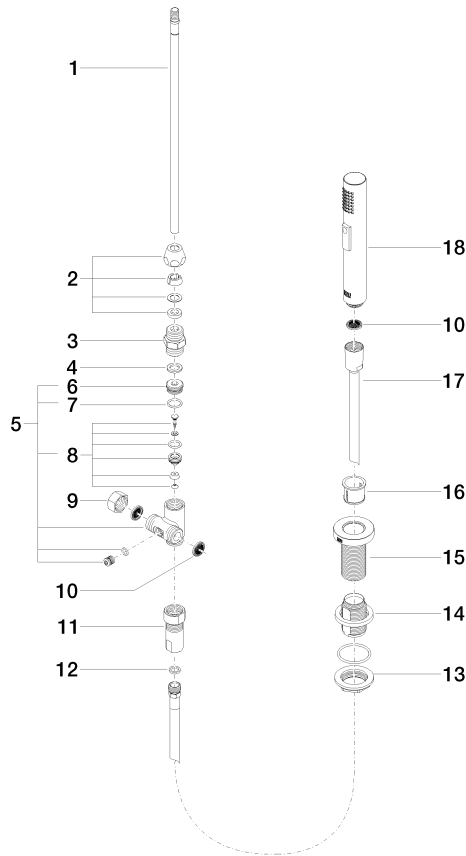

Rinsing spray set - Brushed Chrome

ELIO

27 721 970

Fits: ELIO, TARA, TARA ULTRA

- with round rosette
- spray flow
- automatic spout/shower diverter
- height of mixer 191 mm
- hole diameter rinsing spray 32mm
- fabric braided hose 1500 mm
- sprayface with anti-scaling system
- lead-free

Can only be combined with 33826790, 32800790, 33826888, 32815888, 20815892, 33826875.

Intrinsic protection against back flow.

	Brushed Chrome	27 721 970-93
	Chrome	27 721 970-00
	Brushed Platinum	27 721 970-06
	Platinum	27 721 970-08
	Durabrand (23kt Gold)	27 721 970-09
	Dark Chrome	27 721 970-19
	Brushed Durabrand (23kt Gold)	27 721 970-28
	Matte Black	27 721 970-33
	Brushed Champagne (22kt Gold)	27 721 970-46
	Champagne (22kt Gold)	27 721 970-47
	Brushed Dark Platinum	27 721 970-99

27 721 970

mm [inches]

Flow rate chart

Certificates

LGA_18901.

IAPMO_N-4976 (2). LGA_29572.

IAPMO_6397.

27 721 970

Parts for other finishes can be found here: [Chrome](#)

Spare parts list

No.	Item Number	Name	Quantity used	Delivery time
1	04 24 02 046 01-07	pipe	1	10
2	90 23 30 040 00-93	threaded connector	1	20
3	90 24 03 168 00 90	nipple	1	2
4	90 14 20 002 00 90	seal	1	2
5	90 17 09 046 10 90	diverter	1	2
6	09 24 04 112 10 90	nipple	1	2
7	90 14 10 033 00 90	seal	1	2
8	90 21 10 031 10 90	diverter	1	2
9	04 21 02 006 00 92	cap	1	2
10	09 23 01 039 90	sieve	2	2
11	90 24 03 241 00 90	nipple	1	2
12	90 14 20 019 00 90	seal	1	2
13	04 30 11 038 66 90	fixing set	1	2
14	12 720 970 90	Extension set -	1	60
15	09 30 01 285-93	rosette	1	60
16	90 18 40 085 00 90	sleeve	1	2
17	90 30 02 062 00-93	hose	1	20
18	04 12 11 158 00-93	shower	1	20