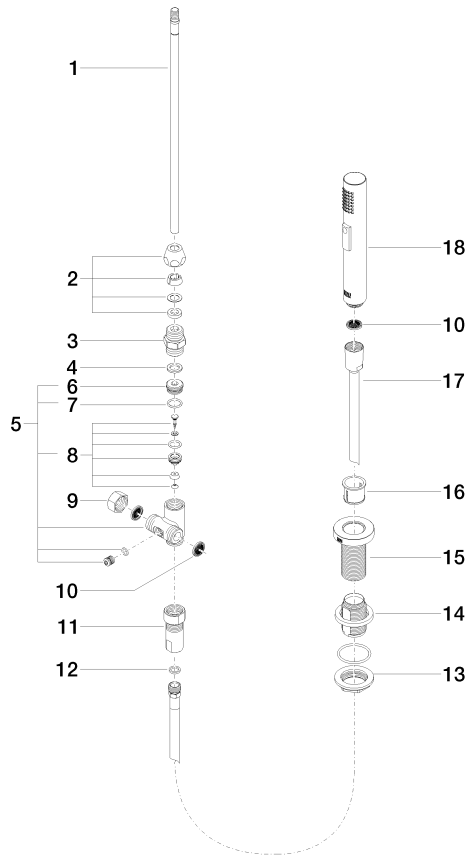

27 721 970

Fits: ELIO, TARA, TARA ULTRA

- with round rosette
- spray flow
- automatic spout/shower diverter
- height of mixer 191 mm
- hole diameter rinsing spray 32mm
- fabric braided hose 1500 mm
- sprayface with anti-scaling system
- lead-free

Can only be combined with 33826790, 32800790, 33826888, 32815888, 20815892, 33826875.

Intrinsic protection against back flow.

	Brushed Dark Platinum	27 721 970-99
	Chrome	27 721 970-00
	Brushed Platinum	27 721 970-06
	Platinum	27 721 970-08
	Durabrand (23kt Gold)	27 721 970-09
	Dark Chrome	27 721 970-19
	Brushed Durabrand (23kt Gold)	27 721 970-28
	Matte Black	27 721 970-33
	Brushed Champagne (22kt Gold)	27 721 970-46
	Champagne (22kt Gold)	27 721 970-47
	Brushed Chrome	27 721 970-93

27 721 970

mm [inches]

Flow rate chart

Certificates

LGA\_18901.

Belgaqua\_21-027-  
27\_3.

IAPMO\_N-4976 (2).

LGA\_29572.

IAPMO\_6397.

27 721 970

Parts for other finishes can be found here: [Chrome](#)

Spare parts list

No.	Item Number	Name	Quantity used	Delivery time
1	04 24 02 046 01-07	pipe	1	10
2	90 23 30 040 00-99	threaded connector	1	30
3	90 24 03 168 00 90	nipple	1	2
4	90 14 20 002 00 90	seal	1	2
5	90 17 09 046 10 90	diverter	1	2
6	09 24 04 112 10 90	nipple	1	2
7	90 14 10 033 00 90	seal	1	2
8	90 21 10 031 10 90	diverter	1	2
9	04 21 02 006 00 92	cap	1	2
10	09 23 01 039 90	sieve	2	2
11	90 24 03 241 00 90	nipple	1	2
12	90 14 20 019 00 90	seal	1	2
13	04 30 11 038 66 90	fixing set	1	2
14	12 720 970 90	Extension set -	1	60
15	09 30 01 285-99	rosette	1	30
16	90 18 40 085 00 90	sleeve	1	2
17	90 30 02 062 00-99	hose	1	30
18	04 12 11 158 00-99	shower	1	30