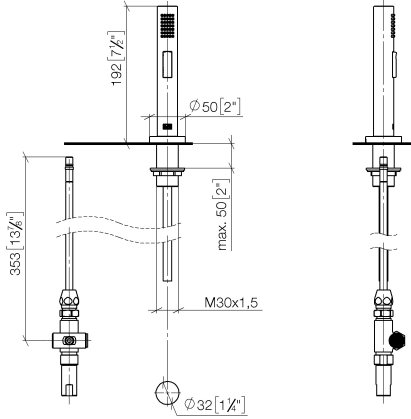

27 721 970

Fits: ELIO, TARA, TARA ULTRA

- with round rosette
- spray flow
- automatic spout/shower diverter
- height of mixer 191 mm
- hole diameter rinsing spray 32mm
- fabric braided hose 1500 mm
- sprayface with anti-scaling system
- lead-free

Can only be combined with 33826790, 32800790, 33826888, 32815888, 20815892, 33826875.

Intrinsic protection against back flow.

	Brushed Dark Platinum	27 721 970-99
	Chrome	27 721 970-00
	Brushed Platinum	27 721 970-06
	Platinum	27 721 970-08
	Durabrand (23kt Gold)	27 721 970-09
	Dark Chrome	27 721 970-19
	Brushed Durabrand (23kt Gold)	27 721 970-28
	Matte Black	27 721 970-33
	Brushed Champagne (22kt Gold)	27 721 970-46
	Champagne (22kt Gold)	27 721 970-47
	Brushed Chrome	27 721 970-93

27 721 970

mm [inches]

Flow rate chart

Certificates

LGA\_18901.

Belgaqua\_21-027-  
27\_3.

IAPMO\_N-4976 (2).

LGA\_29572.

IAPMO\_6397.

27 721 970

Parts for other finishes can be found here: [Chrome](#)

Spare parts list

No.	Item Number	Name	Quantity used	Delivery time
1	04 24 02 046 01-07	pipe	1	10
2	90 23 30 040 00-99	threaded connector	1	30
3	90 24 03 168 00 90	nipple	1	2
4	90 14 20 002 00 90	seal	1	2
5	90 17 09 046 10 90	diverter	1	2
6	09 24 04 112 10 90	nipple	1	2
7	90 14 10 033 00 90	seal	1	2
8	90 21 10 031 10 90	diverter	1	2
9	04 21 02 006 00 92	cap	1	2
10	09 23 01 039 90	sieve	2	2
11	90 24 03 241 00 90	nipple	1	2
12	90 14 20 019 00 90	seal	1	2
13	04 30 11 038 66 90	fixing set	1	2
14	12 720 970 90	Extension set -	1	60
15	09 30 01 285-99	rosette	1	30
16	90 18 40 085 00 90	sleeve	1	2
17	90 30 02 062 00-99	hose	1	30
18	04 12 11 158 00-99	shower	1	30