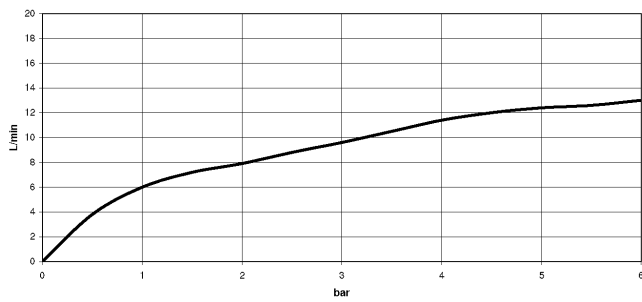

Can only be combined with 33826790, 32800790, 33826888, 32815888, 20815892, 33826875.

Intrinsic protection against back flow.

	Brushed Dark Platinum	27 721 970-99
	Chrome	27 721 970-00
	Brushed Platinum	27 721 970-06
	Platinum	27 721 970-08
	Durabrand (23kt Gold)	27 721 970-09
	Dark Chrome	27 721 970-19
	Brushed Durabrand (23kt Gold)	27 721 970-28
	Matte Black	27 721 970-33
	Brushed Champagne (22kt Gold)	27 721 970-46
	Champagne (22kt Gold)	27 721 970-47
	Brushed Chrome	27 721 970-93

27 721 970

mm [inches]

Flow rate chart

Certificates

LGA\_18901.

Belgaqua\_21-027-  
27\_3.

IAPMO\_N-4976 (2).

LGA\_29572.