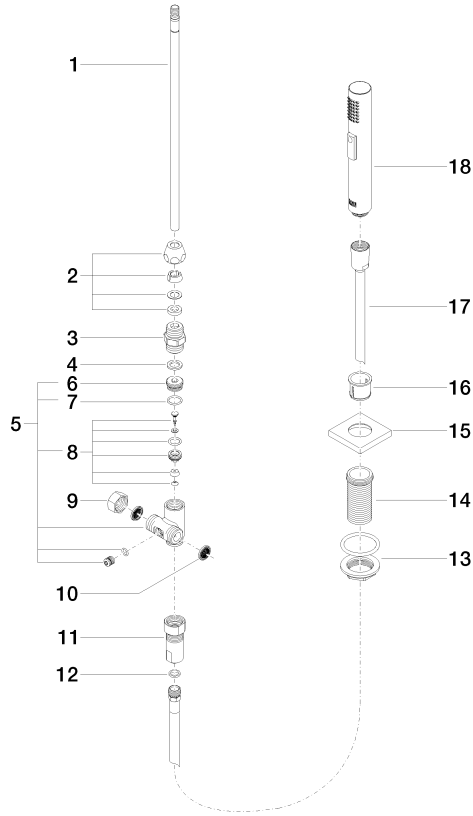

Rinsing spray set - Platinum

LOT

27 722 970

- with angular rosette
- spray flow
- automatic spout/shower diverter
- height of mixer 189 mm
- hole diameter rinsing spray 32mm
- fabric braided hose 1500 mm
- sprayface with anti-scaling system
- lead-free

Can only be combined with 32800680, 32843680.

Intrinsic protection against back flow.

	Platinum	27 722 970-08
	Chrome	27 722 970-00
	Brushed Platinum	27 722 970-06
	Durabross (23kt Gold)	27 722 970-09
	Dark Chrome	27 722 970-19
	Brushed Durabross (23kt Gold)	27 722 970-28
	Brushed Champagne (22kt Gold)	27 722 970-46
	Champagne (22kt Gold)	27 722 970-47
	Brushed Chrome	27 722 970-93
	Brushed Dark Platinum	27 722 970-99

27 722 970

mm [inches]

Flow rate chart

Certificates

Belgaqua_21-027- 27_3. IAPMO_N-4976 (2). LGA_29572. IAPMO_6397. LGA_38645.

Rinsing spray set - Platinum

LOT

27 722 970

Parts for other finishes can be found here: [Chrome](#)

Spare parts list

No.	Item Number	Name	Quantity used	Delivery time
1	04 24 02 046 01-07	pipe	1	10
2	90 23 30 040 00-08	threaded connector	1	40
3	90 24 03 168 00 90	nipple	1	2
4	90 14 20 002 00 90	seal	1	2
5	90 17 09 046 10 90	diverter	1	2
6	09 24 04 112 10 90	nipple	1	2
7	90 14 10 033 00 90	seal	1	2
8	90 21 10 031 10 90	diverter	1	2
9	04 21 02 006 00 92	cap	1	2
10	09 23 01 039 90	sieve	2	2
11	90 24 03 241 00 90	nipple	1	2
12	90 14 20 019 00 90	seal	1	2
13	04 23 10 032 46 90	fixing set	1	2
14	09 30 01 090-07	sleeve	1	30
15	09 27 78 011-08	rosette	1	40
16	90 18 40 085 00 90	sleeve	1	2
17	90 30 02 062 00-08	hose	1	40
18	04 12 11 158 00-08	shower	1	40