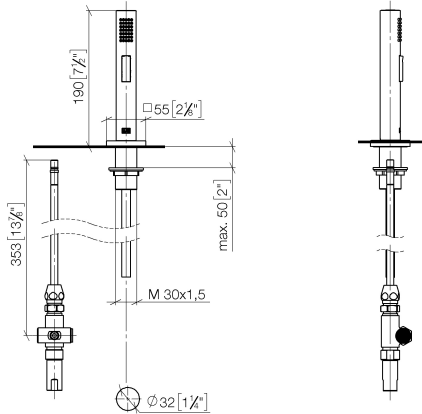

Rinsing spray set - Durabross (23kt Gold)

LOT

27 722 970

- with angular rosette
- spray flow
- automatic spout/shower diverter
- height of mixer 189 mm
- hole diameter rinsing spray 32mm
- fabric braided hose 1500 mm
- sprayface with anti-scaling system
- lead-free

Can only be combined with 32800680, 32843680.

Intrinsic protection against back flow.

	Durabross (23kt Gold)	27 722 970-09
	Chrome	27 722 970-00
	Brushed Platinum	27 722 970-06
	Platinum	27 722 970-08
	Dark Chrome	27 722 970-19
	Brushed Durabross (23kt Gold)	27 722 970-28
	Brushed Champagne (22kt Gold)	27 722 970-46
	Champagne (22kt Gold)	27 722 970-47
	Brushed Chrome	27 722 970-93
	Brushed Dark Platinum	27 722 970-99

27 722 970

mm [inches]

Flow rate chart

Certificates

IAPMO_N-4976 (2). LGA_29572.

IAPMO_6397.

LGA_38645.

27 722 970