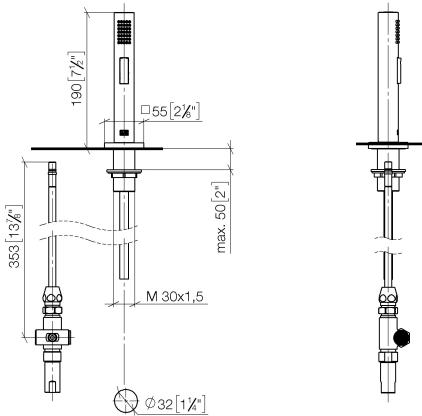

Rinsing spray set - Dark Chrome

LOT

27 722 970

- with angular rosette
- spray flow
- automatic spout/shower diverter
- height of mixer 189 mm
- hole diameter rinsing spray 32mm
- fabric braided hose 1500 mm
- sprayface with anti-scaling system
- lead-free

Can only be combined with 32800680, 32843680.

Intrinsic protection against back flow.

	Dark Chrome	27 722 970-19
	Chrome	27 722 970-00
	Brushed Platinum	27 722 970-06
	Platinum	27 722 970-08
	Durabrass (23kt Gold)	27 722 970-09
	Brushed Durabrass (23kt Gold)	27 722 970-28
	Brushed Champagne (22kt Gold)	27 722 970-46
	Champagne (22kt Gold)	27 722 970-47
	Brushed Chrome	27 722 970-93
	Brushed Dark Platinum	27 722 970-99

27 722 970

mm [inches]

Flow rate chart

Certificates

IAPMO_N-4976 (2). LGA_29572.

IAPMO_6397.

LGA_38645.

27 722 970