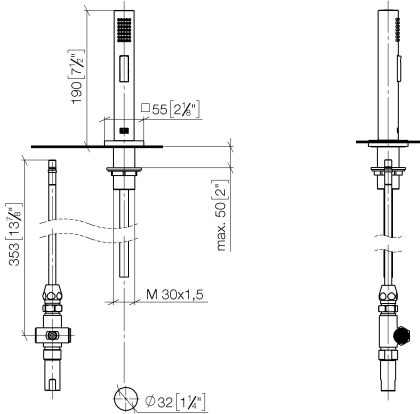

**Rinsing spray set - Brushed Durabron (23kt Gold)**

LOT

27 722 970

- with angular rosette
- spray flow
- automatic spout/shower diverter
- height of mixer 189 mm
- hole diameter rinsing spray 32mm
- fabric braided hose 1500 mm
- sprayface with anti-scaling system
- lead-free

Can only be combined with 32800680, 32843680.

Intrinsic protection against back flow.

	Brushed Durabron (23kt Gold)	27 722 970-28
	Chrome	27 722 970-00
	Brushed Platinum	27 722 970-06
	Platinum	27 722 970-08
	Durabron (23kt Gold)	27 722 970-09
	Dark Chrome	27 722 970-19
	Brushed Champagne (22kt Gold)	27 722 970-46
	Champagne (22kt Gold)	27 722 970-47
	Brushed Chrome	27 722 970-93
	Brushed Dark Platinum	27 722 970-99

27 722 970

mm [inches]

Flow rate chart

Certificates

Belgaqua\_21-027- 27\_3. IAPMO\_N-4976 (2). LGA\_29572. IAPMO\_6397. LGA\_38645.

27 722 970

Parts for other finishes can be found here: [Chrome](#)

## Spare parts list

No.	Item Number	Name	Quantity used	Delivery time
1	04 24 02 046 01-07	pipe	1	10
2	90 23 30 040 00-28	threaded connector	1	20
3	90 24 03 168 00 90	nipple	1	2
4	90 14 20 002 00 90	seal	1	2
5	90 17 09 046 10 90	diverter	1	2
6	09 24 04 112 10 90	nipple	1	2
7	90 14 10 033 00 90	seal	1	2
8	90 21 10 031 10 90	diverter	1	2
9	04 21 02 006 00 92	cap	1	2
10	09 23 01 039 90	sieve	2	2
11	90 24 03 241 00 90	nipple	1	2
12	90 14 20 019 00 90	seal	1	2
13	04 23 10 032 46 90	fixing set	1	2
14	09 30 01 090-07	sleeve	1	30
15	09 27 78 011-28	rosette	1	20
16	90 18 40 085 00 90	sleeve	1	2
17	90 30 02 062 00-28	hose	1	20
18	04 12 11 158 00-28	shower	1	20