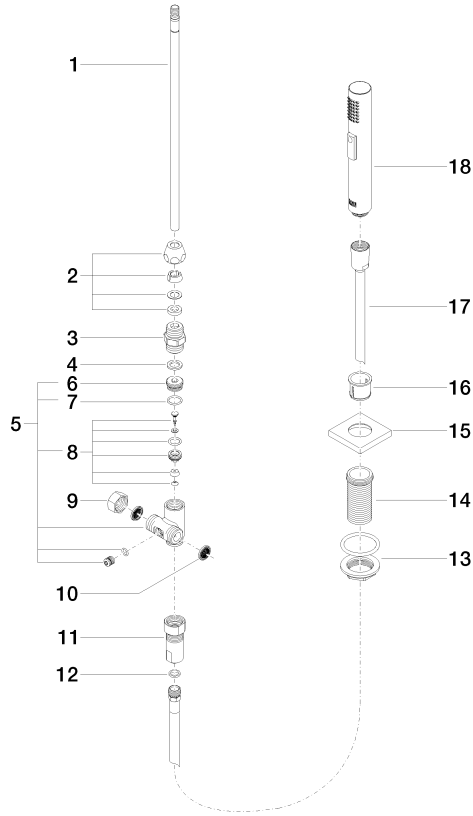

**Rinsing spray set - Brushed Durabron (23kt Gold)**

LOT

27 722 970

- with angular rosette
- spray flow
- automatic spout/shower diverter
- height of mixer 189 mm
- hole diameter rinsing spray 32mm
- fabric braided hose 1500 mm
- sprayface with anti-scaling system
- lead-free

Can only be combined with 32800680, 32843680.

Intrinsic protection against back flow.

	Brushed Durabron (23kt Gold)	27 722 970-28
	Chrome	27 722 970-00
	Brushed Platinum	27 722 970-06
	Platinum	27 722 970-08
	Durabron (23kt Gold)	27 722 970-09
	Dark Chrome	27 722 970-19
	Brushed Champagne (22kt Gold)	27 722 970-46
	Champagne (22kt Gold)	27 722 970-47
	Brushed Chrome	27 722 970-93
	Brushed Dark Platinum	27 722 970-99

27 722 970

mm [inches]

Flow rate chart

Certificates

Belgaqua\_21-027- 27\_3. IAPMO\_N-4976 (2). LGA\_29572. IAPMO\_6397. LGA\_38645.

27 722 970

Parts for other finishes can be found here: [Chrome](#)

## Spare parts list

No.	Item Number	Name	Quantity used	Delivery time
1	04 24 02 046 01-07	pipe	1	10
2	90 23 30 040 00-28	threaded connector	1	20
3	90 24 03 168 00 90	nipple	1	2
4	90 14 20 002 00 90	seal	1	2
5	90 17 09 046 10 90	diverter	1	2
6	09 24 04 112 10 90	nipple	1	2
7	90 14 10 033 00 90	seal	1	2
8	90 21 10 031 10 90	diverter	1	2
9	04 21 02 006 00 92	cap	1	2
10	09 23 01 039 90	sieve	2	2
11	90 24 03 241 00 90	nipple	1	2
12	90 14 20 019 00 90	seal	1	2
13	04 23 10 032 46 90	fixing set	1	2
14	09 30 01 090-07	sleeve	1	30
15	09 27 78 011-28	rosette	1	20
16	90 18 40 085 00 90	sleeve	1	2
17	90 30 02 062 00-28	hose	1	20
18	04 12 11 158 00-28	shower	1	20