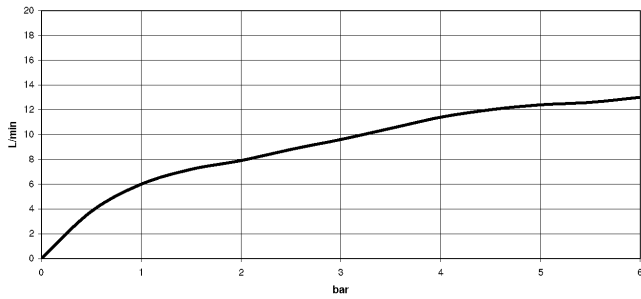

Rinsing spray set - Brushed Champagne (22kt Gold)

LOT

27 722 970

- with angular rosette
- spray flow
- automatic spout/shower diverter
- height of mixer 189 mm
- hole diameter rinsing spray 32mm
- fabric braided hose 1500 mm
- sprayface with anti-scaling system
- lead-free

Can only be combined with 32800680, 32843680.

Intrinsic protection against back flow.

	Brushed Champagne (22kt Gold)	27 722 970-46
	Chrome	27 722 970-00
	Brushed Platinum	27 722 970-06
	Platinum	27 722 970-08
	Durabrand (23kt Gold)	27 722 970-09
	Dark Chrome	27 722 970-19
	Brushed Durabrand (23kt Gold)	27 722 970-28
	Champagne (22kt Gold)	27 722 970-47
	Brushed Chrome	27 722 970-93
	Brushed Dark Platinum	27 722 970-99

27 722 970

mm [inches]

Flow rate chart

Certificates

IAPMO_N-4976 (2). LGA_29572.

IAPMO_6397.

LGA_38645.

Rinsing spray set - Brushed Champagne (22kt Gold)