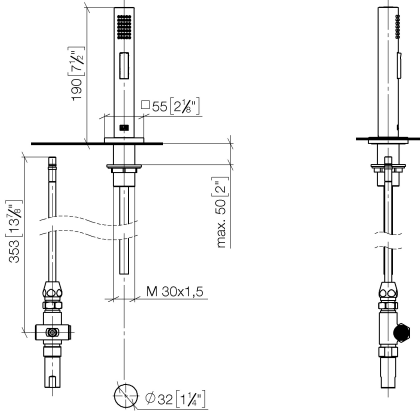

Rinsing spray set - Brushed Champagne (22kt Gold)

LOT

27 722 970

- with angular rosette
- spray flow
- automatic spout/shower diverter
- height of mixer 189 mm
- hole diameter rinsing spray 32mm
- fabric braided hose 1500 mm
- sprayface with anti-scaling system
- lead-free

Can only be combined with 32800680, 32843680.

Intrinsic protection against back flow.

	Brushed Champagne (22kt Gold)	27 722 970-46
	Chrome	27 722 970-00
	Brushed Platinum	27 722 970-06
	Platinum	27 722 970-08
	Durabrand (23kt Gold)	27 722 970-09
	Dark Chrome	27 722 970-19
	Brushed Durabrand (23kt Gold)	27 722 970-28
	Champagne (22kt Gold)	27 722 970-47
	Brushed Chrome	27 722 970-93
	Brushed Dark Platinum	27 722 970-99

27 722 970

mm [inches]

Flow rate chart

Certificates

IAPMO_N-4976 (2). LGA_29572.

IAPMO_6397.

LGA_38645.

Rinsing spray set - Brushed Champagne (22kt Gold)

LOT

27 722 970

Parts for other finishes can be found here: [Chrome](#)