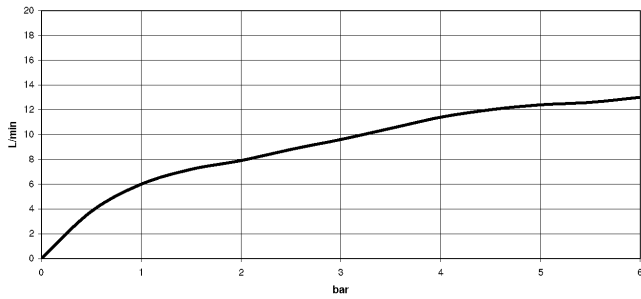

Can only be combined with 32800680, 32843680.

Intrinsic protection against back flow.

	Champagne (22kt Gold)	27 722 970-47
	Chrome	27 722 970-00
	Brushed Platinum	27 722 970-06
	Platinum	27 722 970-08
	Durabrand (23kt Gold)	27 722 970-09
	Dark Chrome	27 722 970-19
	Brushed Durabrand (23kt Gold)	27 722 970-28
	Brushed Champagne (22kt Gold)	27 722 970-46
	Brushed Chrome	27 722 970-93
	Brushed Dark Platinum	27 722 970-99

27 722 970

mm [inches]

Flow rate chart

Certificates

IAPMO_N-4976 (2). LGA_29572. IAPMO_6397. LGA_38645.

27 722 970

Parts for other
finishes can be found
here: [Chrome](#)