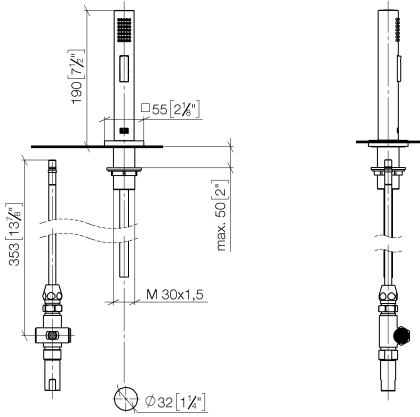

Rinsing spray set - Brushed Chrome

LOT

27 722 970

- with angular rosette
- spray flow
- automatic spout/shower diverter
- height of mixer 189 mm
- hole diameter rinsing spray 32mm
- fabric braided hose 1500 mm
- sprayface with anti-scaling system
- lead-free

Can only be combined with 32800680, 32843680.

Intrinsic protection against back flow.

	Brushed Chrome	27 722 970-93
	Chrome	27 722 970-00
	Brushed Platinum	27 722 970-06
	Platinum	27 722 970-08
	Durabrand (23kt Gold)	27 722 970-09
	Dark Chrome	27 722 970-19
	Brushed Durabrand (23kt Gold)	27 722 970-28
	Brushed Champagne (22kt Gold)	27 722 970-46
	Champagne (22kt Gold)	27 722 970-47
	Brushed Dark Platinum	27 722 970-99

27 722 970

mm [inches]

Flow rate chart

Certificates

IAPMO_N-4976 (2). LGA_29572.

IAPMO_6397.

LGA_38645.

27 722 970