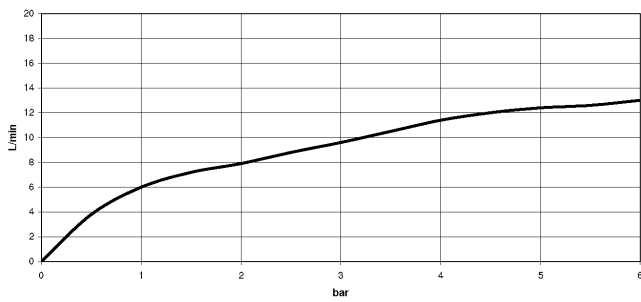

Rinsing spray set - Brushed Chrome

LOT

27 722 970

- with angular rosette
- spray flow
- automatic spout/shower diverter
- height of mixer 189 mm
- hole diameter rinsing spray 32mm
- fabric braided hose 1500 mm
- sprayface with anti-scaling system
- lead-free

Can only be combined with 32800680, 32843680.

Intrinsic protection against back flow.

	Brushed Chrome	27 722 970-93
	Chrome	27 722 970-00
	Brushed Platinum	27 722 970-06
	Platinum	27 722 970-08
	Durabrand (23kt Gold)	27 722 970-09
	Dark Chrome	27 722 970-19
	Brushed Durabrand (23kt Gold)	27 722 970-28
	Brushed Champagne (22kt Gold)	27 722 970-46
	Champagne (22kt Gold)	27 722 970-47
	Brushed Dark Platinum	27 722 970-99

27 722 970

mm [inches]

Flow rate chart

Certificates

IAPMO_N-4976 (2). LGA_29572.

IAPMO_6397.

LGA_38645.

27 722 970