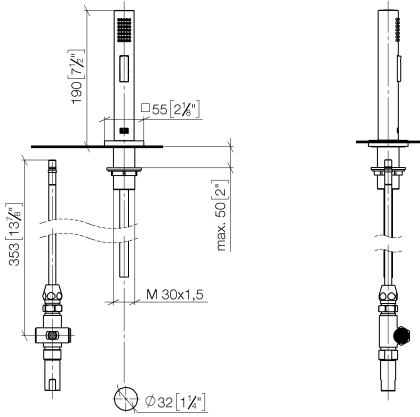

Rinsing spray set - Brushed Dark Platinum

LOT

27 722 970

- with angular rosette
- spray flow
- automatic spout/shower diverter
- height of mixer 189 mm
- hole diameter rinsing spray 32mm
- fabric braided hose 1500 mm
- sprayface with anti-scaling system
- lead-free

Can only be combined with 32800680, 32843680.

Intrinsic protection against back flow.

	Brushed Dark Platinum	27 722 970-99
	Chrome	27 722 970-00
	Brushed Platinum	27 722 970-06
	Platinum	27 722 970-08
	Durabrand (23kt Gold)	27 722 970-09
	Dark Chrome	27 722 970-19
	Brushed Durabrand (23kt Gold)	27 722 970-28
	Brushed Champagne (22kt Gold)	27 722 970-46
	Champagne (22kt Gold)	27 722 970-47
	Brushed Chrome	27 722 970-93

27 722 970

mm [inches]

Flow rate chart

Certificates

Belgaqua_21-027- 27_3. IAPMO_N-4976 (2). LGA_29572. IAPMO_6397. LGA_38645.

27 722 970

Parts for other finishes can be found here: [Chrome](#)

Spare parts list

No.	Item Number	Name	Quantity used	Delivery time
1	04 24 02 046 01-07	pipe	1	10
2	90 23 30 040 00-99	threaded connector	1	30
3	90 24 03 168 00 90	nipple	1	2
4	90 14 20 002 00 90	seal	1	2
5	90 17 09 046 10 90	diverter	1	2
6	09 24 04 112 10 90	nipple	1	2
7	90 14 10 033 00 90	seal	1	2
8	90 21 10 031 10 90	diverter	1	2
9	04 21 02 006 00 92	cap	1	2
10	09 23 01 039 90	sieve	2	2
11	90 24 03 241 00 90	nipple	1	2
12	90 14 20 019 00 90	seal	1	2
13	04 23 10 032 46 90	fixing set	1	2
14	09 30 01 090-07	sleeve	1	30
15	09 27 78 011-99	rosette	1	30
16	90 18 40 085 00 90	sleeve	1	2
17	90 30 02 062 00-99	hose	1	30
18	04 12 11 158 00-99	shower	1	30