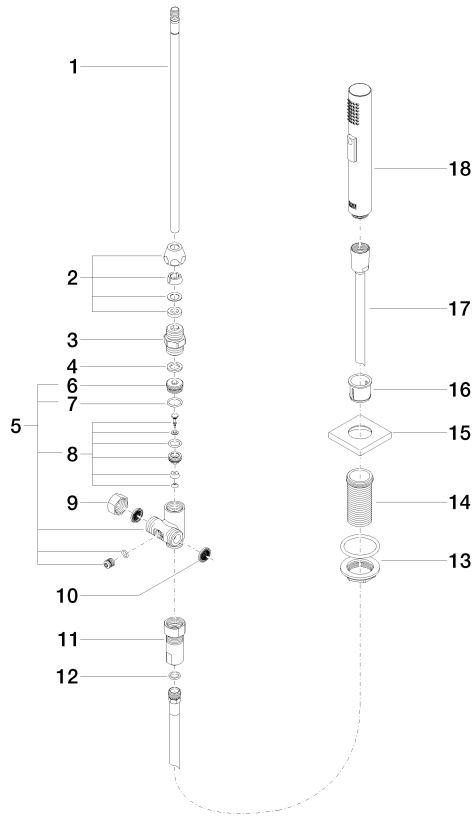

Rinsing spray set - Brushed Dark Platinum

LOT

27 722 970

- with angular rosette
- spray flow
- automatic spout/shower diverter
- height of mixer 189 mm
- hole diameter rinsing spray 32mm
- fabric braided hose 1500 mm
- sprayface with anti-scaling system
- lead-free

Can only be combined with 32800680, 32843680.

Intrinsic protection against back flow.

	Brushed Dark Platinum	27 722 970-99
	Chrome	27 722 970-00
	Brushed Platinum	27 722 970-06
	Platinum	27 722 970-08
	Durabrand (23kt Gold)	27 722 970-09
	Dark Chrome	27 722 970-19
	Brushed Durabrand (23kt Gold)	27 722 970-28
	Brushed Champagne (22kt Gold)	27 722 970-46
	Champagne (22kt Gold)	27 722 970-47
	Brushed Chrome	27 722 970-93

27 722 970

mm [inches]

Flow rate chart

Certificates

Belgaqua_21-027- 27_3. IAPMO_N-4976 (2). LGA_29572. IAPMO_6397. LGA_38645.

27 722 970

Parts for other finishes can be found here: [Chrome](#)

Spare parts list

No.	Item Number	Name	Quantity used	Delivery time
1	04 24 02 046 01-07	pipe	1	10
2	90 23 30 040 00-99	threaded connector	1	30
3	90 24 03 168 00 90	nipple	1	2
4	90 14 20 002 00 90	seal	1	2
5	90 17 09 046 10 90	diverter	1	2
6	09 24 04 112 10 90	nipple	1	2
7	90 14 10 033 00 90	seal	1	2
8	90 21 10 031 10 90	diverter	1	2
9	04 21 02 006 00 92	cap	1	2
10	09 23 01 039 90	sieve	2	2
11	90 24 03 241 00 90	nipple	1	2
12	90 14 20 019 00 90	seal	1	2
13	04 23 10 032 46 90	fixing set	1	2
14	09 30 01 090-07	sleeve	1	30
15	09 27 78 011-99	rosette	1	30
16	90 18 40 085 00 90	sleeve	1	2
17	90 30 02 062 00-99	hose	1	30
18	04 12 11 158 00-99	shower	1	30