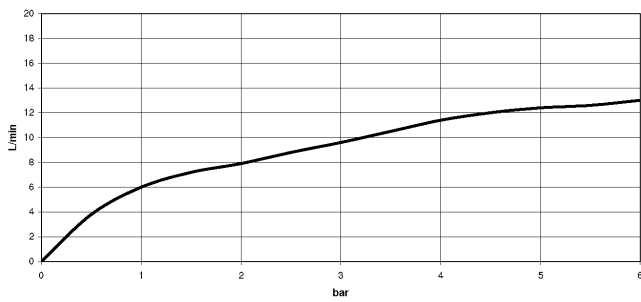

Rinsing spray set - Brushed Dark Platinum

LOT

27 722 970

- with angular rosette
- spray flow
- automatic spout/shower diverter
- height of mixer 189 mm
- hole diameter rinsing spray 32mm
- fabric braided hose 1500 mm
- sprayface with anti-scaling system
- lead-free

Can only be combined with 32800680, 32843680.

Intrinsic protection against back flow.

	Brushed Dark Platinum	27 722 970-99
	Chrome	27 722 970-00
	Brushed Platinum	27 722 970-06
	Platinum	27 722 970-08
	Durabrand (23kt Gold)	27 722 970-09
	Dark Chrome	27 722 970-19
	Brushed Durabrand (23kt Gold)	27 722 970-28
	Brushed Champagne (22kt Gold)	27 722 970-46
	Champagne (22kt Gold)	27 722 970-47
	Brushed Chrome	27 722 970-93

27 722 970

mm [inches]

Flow rate chart

Certificates

Belgaqua_21-027- 27_3. IAPMO_N-4976 (2). LGA_29572. IAPMO_6397. LGA_38645.

27 722 970

Parts for other finishes can be found here: [Chrome](#)

Spare parts list