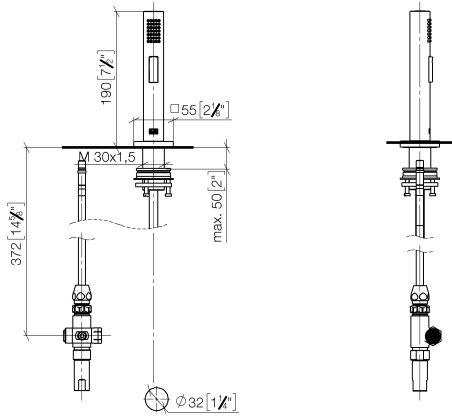

Rinsing spray set - Brushed Platinum

27 723 970

- with angular rosette
- spray flow
- automatic spout/shower diverter
- height of mixer 190 mm
- hole diameter rinsing spray 32mm
- fabric braided hose 1500 mm
- sprayface with anti-scaling system
- lead-free

Can only be combined with 33826680, 32815680.

Intrinsic protection against back flow.

Residual water may emerge from the spray after closing.

Operating unit can be positioned freely.

	Brushed Platinum	27 723 970-06
	Chrome	27 723 970-00
	Platinum	27 723 970-08
	Dark Chrome	27 723 970-19
	Brushed Durabronze (23kt Gold)	27 723 970-28
	Brushed Champagne (22kt Gold)	27 723 970-46
	Champagne (22kt Gold)	27 723 970-47
	Brushed Dark Platinum	27 723 970-99

Rinsing spray set - Brushed Platinum

27 723 970

mm [inches]

Rinsing spray set - Brushed Platinum

27 723 970

Parts for other finishes can be found here: [Chrome](#)

Spare parts list

No.	Item Number	Name	Quantity used	Delivery time
1	04 12 11 158 00-06	shower	1	10
2	90 27 78 011 00-06	shaft	1	-
Spare part can no longer be ordered, please order the replacement item				
3	90 30 10 058 00 90	fixing set	1	10
4	09 23 01 039 90	sieve	1	2
5	90 30 02 062 00-06	hose	1	10
6	90 24 03 241 00 90	nipple	1	2
7	90 14 20 026 00 90	seal	1	2
8	90 17 09 046 12 90	diverter	1	2
9	90 28 20 068 00 90	connection	1	2