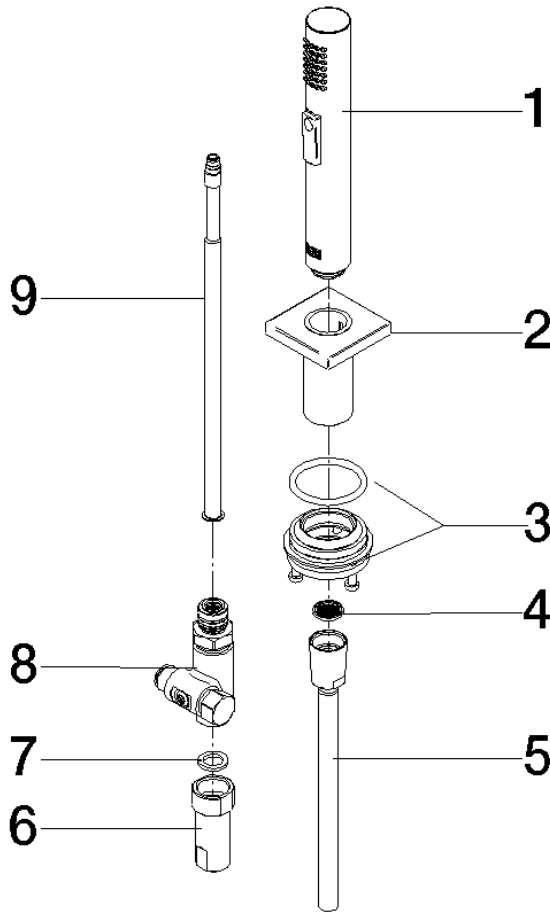

Rinsing spray set - Brushed Platinum

27 723 970

- with angular rosette
- spray flow
- automatic spout/shower diverter
- height of mixer 190 mm
- hole diameter rinsing spray 32mm
- fabric braided hose 1500 mm
- sprayface with anti-scaling system
- lead-free

Can only be combined with 33826680, 32815680.

Intrinsic protection against back flow.

Residual water may emerge from the spray after closing.

Operating unit can be positioned freely.

	Brushed Platinum	27 723 970-06
	Chrome	27 723 970-00
	Platinum	27 723 970-08
	Dark Chrome	27 723 970-19
	Brushed Durabronze (23kt Gold)	27 723 970-28
	Brushed Champagne (22kt Gold)	27 723 970-46
	Champagne (22kt Gold)	27 723 970-47
	Brushed Dark Platinum	27 723 970-99

Rinsing spray set - Brushed Platinum

27 723 970

mm [inches]

Rinsing spray set - Brushed Platinum

27 723 970

Parts for other finishes can be found here: [Chrome](#)

Spare parts list

No.	Item Number	Name	Quantity used	Delivery time
1	04 12 11 158 00-06	shower	1	10
2	90 27 78 011 00-06	shaft	1	-
Spare part can no longer be ordered, please order the replacement item				
3	90 30 10 058 00 90	fixing set	1	10
4	09 23 01 039 90	sieve	1	2
5	90 30 02 062 00-06	hose	1	10
6	90 24 03 241 00 90	nipple	1	2
7	90 14 20 026 00 90	seal	1	2
8	90 17 09 046 12 90	diverter	1	2
9	90 28 20 068 00 90	connection	1	2