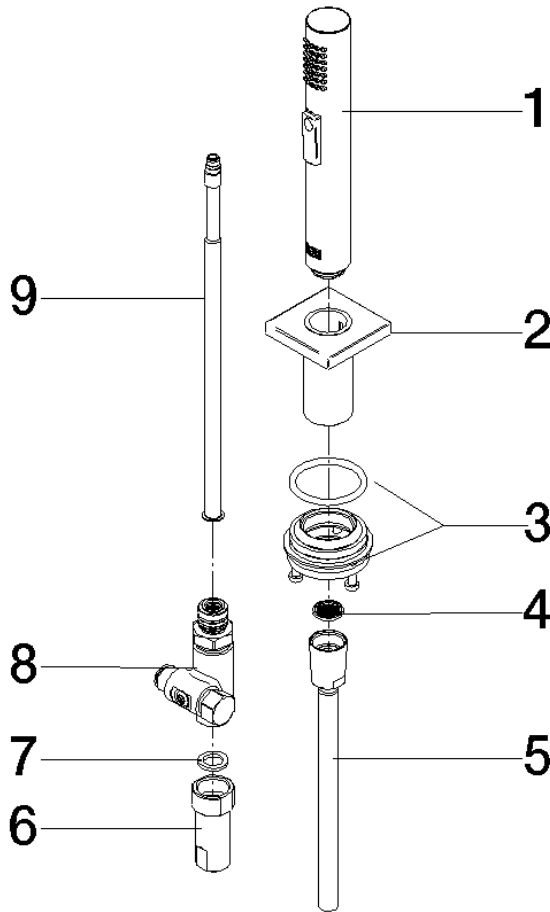

Rinsing spray set - Dark Chrome

27 723 970

- with angular rosette
- spray flow
- automatic spout/shower diverter
- height of mixer 190 mm
- hole diameter rinsing spray 32mm
- fabric braided hose 1500 mm
- sprayface with anti-scaling system
- lead-free

Can only be combined with 33826680, 32815680.

Intrinsic protection against back flow.

Residual water may emerge from the spray after closing.

Operating unit can be positioned freely.

	Dark Chrome	27 723 970-19
	Chrome	27 723 970-00
	Brushed Platinum	27 723 970-06
	Platinum	27 723 970-08
	Brushed Durabronze (23kt Gold)	27 723 970-28
	Brushed Champagne (22kt Gold)	27 723 970-46
	Champagne (22kt Gold)	27 723 970-47
	Brushed Dark Platinum	27 723 970-99

Rinsing spray set - Dark Chrome

27 723 970

mm [inches]

Rinsing spray set - Dark Chrome

27 723 970

Parts for other finishes can be found here: [Chrome](#)

Spare parts list

No.	Item Number	Name	Quantity used	Delivery time
1	04 12 11 158 00-19	shower	1	60
2	90 27 78 011 00-19	shaft	1	-
Spare part can no longer be ordered, please order the replacement item				
3	90 30 10 058 00 90	fixing set	1	10
4	09 23 01 039 90	sieve	1	2
5	90 30 02 062 00-19	hose	1	20
6	90 24 03 241 00 90	nipple	1	2
7	90 14 20 026 00 90	seal	1	2
8	90 17 09 046 12 90	diverter	1	2
9	90 28 20 068 00 90	connection	1	2