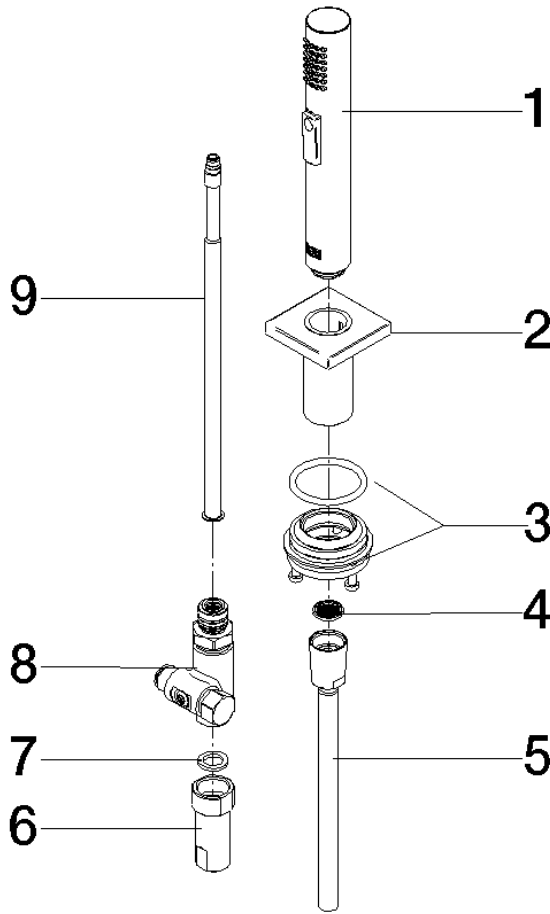

## Rinsing spray set - Brushed Durabross (23kt Gold)

27 723 970

- with angular rosette
- spray flow
- automatic spout/shower diverter
- height of mixer 190 mm
- hole diameter rinsing spray 32mm
- fabric braided hose 1500 mm
- sprayface with anti-scaling system
- lead-free

## Rinsing spray set - Brushed Durabronz (23kt Gold)

27 723 970

mm [inches]

**Rinsing spray set - Brushed Durabross (23kt Gold)**

27 723 970

Parts for other finishes can be found here: [Chrome](#)

**Spare parts list**

| No.  | Item Number        | Name       | Quantity used | Delivery time |
|--|--------------------|------------|---------------|---------------|
| 1  | 04 12 11 158 00-28 | shower     | 1             | 20            |
| 2  | 90 27 78 011 00-28 | shaft      | 1             | -             |
| Spare part can no longer be ordered, please order the replacement item |                    |            |               |               |
| 3  | 90 30 10 058 00 90 | fixing set | 1             | 10            |
| 4  | 09 23 01 039 90    | sieve      | 1             | 2             |
| 5  | 90 30 02 062 00-28 | hose       | 1             | 20            |
| 6  | 90 24 03 241 00 90 | nipple     | 1             | 2             |
| 7  | 90 14 20 026 00 90 | seal       | 1             | 2             |
| 8  | 90 17 09 046 12 90 | diverter   | 1             | 2             |
| 9  | 90 28 20 068 00 90 | connection | 1             | 2             |