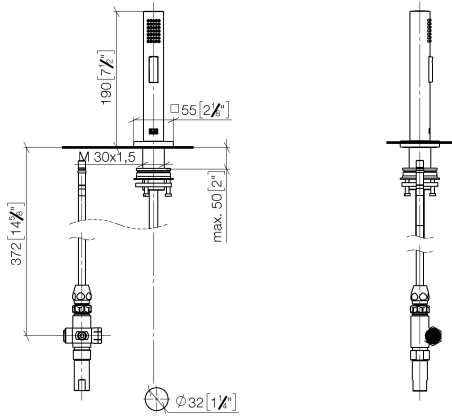

## Rinsing spray set - Brushed Durabross (23kt Gold)

27 723 970

- with angular rosette
- spray flow
- automatic spout/shower diverter
- height of mixer 190 mm
- hole diameter rinsing spray 32mm
- fabric braided hose 1500 mm
- sprayface with anti-scaling system
- lead-free

## Rinsing spray set - Brushed Durabronz (23kt Gold)

27 723 970

mm [inches]

**Rinsing spray set - Brushed Durabross (23kt Gold)**

27 723 970

Parts for other finishes can be found here: [Chrome](#)

**Spare parts list**

| No.  | Item Number        | Name       | Quantity used | Delivery time |
|--|--------------------|------------|---------------|---------------|
| 1  | 04 12 11 158 00-28 | shower     | 1             | 20            |
| 2  | 90 27 78 011 00-28 | shaft      | 1             | -             |
| Spare part can no longer be ordered, please order the replacement item |                    |            |               |               |
| 3  | 90 30 10 058 00 90 | fixing set | 1             | 10            |
| 4  | 09 23 01 039 90    | sieve      | 1             | 2             |
| 5  | 90 30 02 062 00-28 | hose       | 1             | 20            |
| 6  | 90 24 03 241 00 90 | nipple     | 1             | 2             |
| 7  | 90 14 20 026 00 90 | seal       | 1             | 2             |
| 8  | 90 17 09 046 12 90 | diverter   | 1             | 2             |
| 9  | 90 28 20 068 00 90 | connection | 1             | 2             |