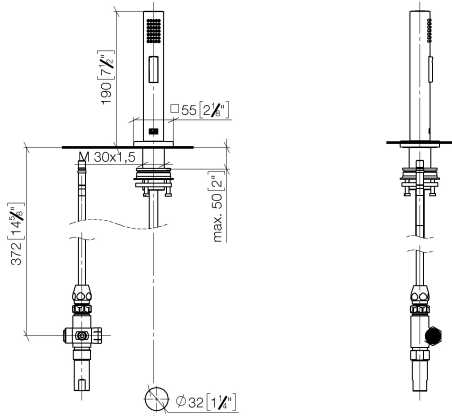

## Rinsing spray set - Champagne (22kt Gold)

27 723 970

- with angular rosette
- spray flow
- automatic spout/shower diverter
- height of mixer 190 mm
- hole diameter rinsing spray 32mm
- fabric braided hose 1500 mm
- sprayface with anti-scaling system
- lead-free

Can only be combined with 33826680, 32815680.

Intrinsic protection against back flow.

Residual water may emerge from the spray after closing.

Operating unit can be positioned freely.

	Champagne (22kt Gold)	27 723 970-47
	Chrome	27 723 970-00
	Brushed Platinum	27 723 970-06
	Platinum	27 723 970-08
	Dark Chrome	27 723 970-19
	Brushed Durabronze (23kt Gold)	27 723 970-28
	Brushed Champagne (22kt Gold)	27 723 970-46
	Brushed Dark Platinum	27 723 970-99

# Rinsing spray set - Champagne (22kt Gold)

27 723 970

mm [inches]

**Rinsing spray set - Champagne (22kt Gold)**

27 723 970

Parts for other finishes can be found here: [Chrome](#)

**Spare parts list**

No.	Item Number	Name	Quantity used	Delivery time
1	04 12 11 158 00-47	shower	1	60
2	90 27 78 011 00-47	shaft	1	-
Spare part can no longer be ordered, please order the replacement item				
3	90 30 10 058 00 90	fixing set	1	10
4	09 23 01 039 90	sieve	1	2
5	90 30 02 062 00-47	hose	1	-
Spare part can no longer be ordered, please order the replacement item				
6	90 24 03 241 00 90	nipple	1	2
7	90 14 20 026 00 90	seal	1	2
8	90 17 09 046 12 90	diverter	1	2
9	90 28 20 068 00 90	connection	1	2