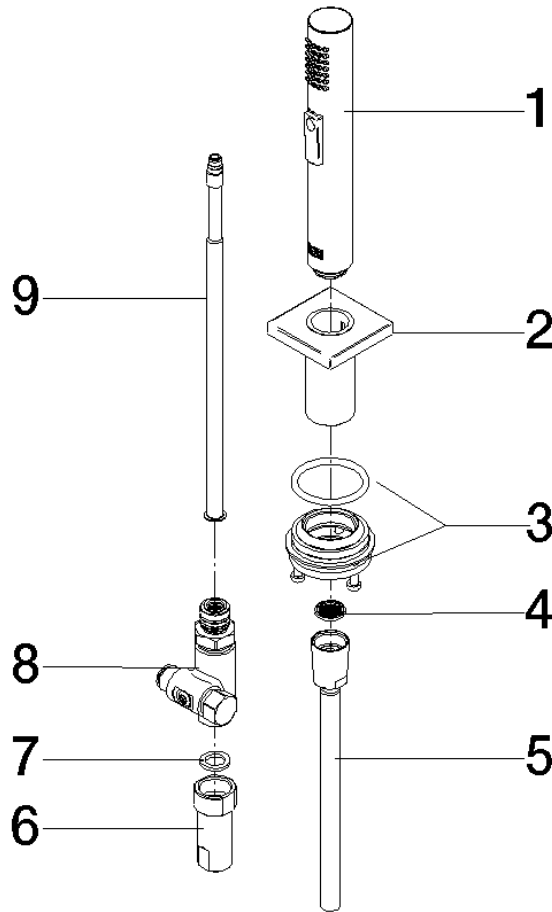

## Rinsing spray set - Champagne (22kt Gold)

27 723 970

- with angular rosette
- spray flow
- automatic spout/shower diverter
- height of mixer 190 mm
- hole diameter rinsing spray 32mm
- fabric braided hose 1500 mm
- sprayface with anti-scaling system
- lead-free

Can only be combined with 33826680, 32815680.

Intrinsic protection against back flow.

Residual water may emerge from the spray after closing.

Operating unit can be positioned freely.

	Champagne (22kt Gold)	27 723 970-47
	Chrome	27 723 970-00
	Brushed Platinum	27 723 970-06
	Platinum	27 723 970-08
	Dark Chrome	27 723 970-19
	Brushed Durabronze (23kt Gold)	27 723 970-28
	Brushed Champagne (22kt Gold)	27 723 970-46
	Brushed Dark Platinum	27 723 970-99

# Rinsing spray set - Champagne (22kt Gold)

27 723 970

mm [inches]

**Rinsing spray set - Champagne (22kt Gold)**

27 723 970

Parts for other finishes can be found here: [Chrome](#)

**Spare parts list**

No.	Item Number	Name	Quantity used	Delivery time
1	04 12 11 158 00-47	shower	1	60
2	90 27 78 011 00-47	shaft	1	-
Spare part can no longer be ordered, please order the replacement item				
3	90 30 10 058 00 90	fixing set	1	10
4	09 23 01 039 90	sieve	1	2
5	90 30 02 062 00-47	hose	1	-
Spare part can no longer be ordered, please order the replacement item				
6	90 24 03 241 00 90	nipple	1	2
7	90 14 20 026 00 90	seal	1	2
8	90 17 09 046 12 90	diverter	1	2
9	90 28 20 068 00 90	connection	1	2