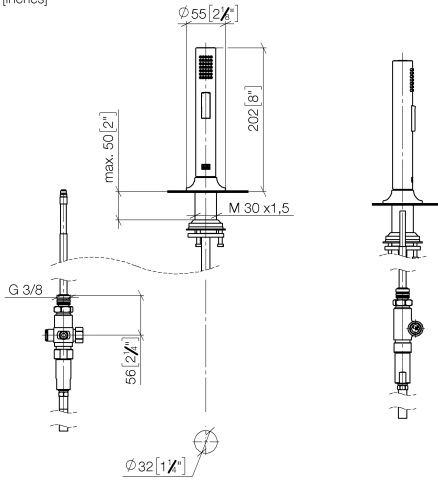

27 731 809

- with round rosette
- spray flow
- automatic spout/shower diverter
- height of mixer 202 mm
- hole diameter rinsing spray 32mm
- fabric braided hose 1500 mm
- sprayface with anti-scaling system
- lead-free

Can only be combined with 33810809, 33826809, 19815809, 19825809.

Intrinsic protection against back flow.

	Brushed Platinum	27 731 809-06
	Chrome	27 731 809-00
	Platinum	27 731 809-08
	Durabross (23kt Gold)	27 731 809-09
	Dark Chrome	27 731 809-19
	Brushed Durabross (23kt Gold)	27 731 809-28
	Matte Black	27 731 809-33
	Brushed Champagne (22kt Gold)	27 731 809-46
	Champagne (22kt Gold)	27 731 809-47
	Brushed Chrome	27 731 809-93
	Brushed Dark Platinum	27 731 809-99

27 731 809

mm [inches]

Certificates

Belgaqua\_24-005-  
27\_3.