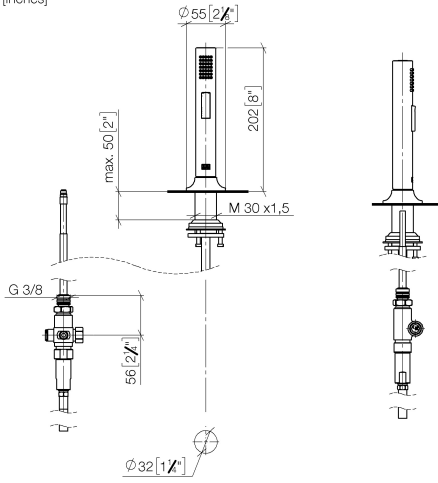

27 731 809

- with round rosette
- spray flow
- automatic spout/shower diverter
- height of mixer 202 mm
- hole diameter rinsing spray 32mm
- fabric braided hose 1500 mm
- sprayface with anti-scaling system
- lead-free

Can only be combined with 33810809, 33826809, 19815809, 19825809.

Intrinsic protection against back flow.

	Platinum	27 731 809-08
	Chrome	27 731 809-00
	Brushed Platinum	27 731 809-06
	Durabross (23kt Gold)	27 731 809-09
	Dark Chrome	27 731 809-19
	Brushed Durabross (23kt Gold)	27 731 809-28
	Matte Black	27 731 809-33
	Brushed Champagne (22kt Gold)	27 731 809-46
	Champagne (22kt Gold)	27 731 809-47
	Brushed Chrome	27 731 809-93
	Brushed Dark Platinum	27 731 809-99

27 731 809

mm [inches]

Certificates

Belgaqua_24-005-
27_3.