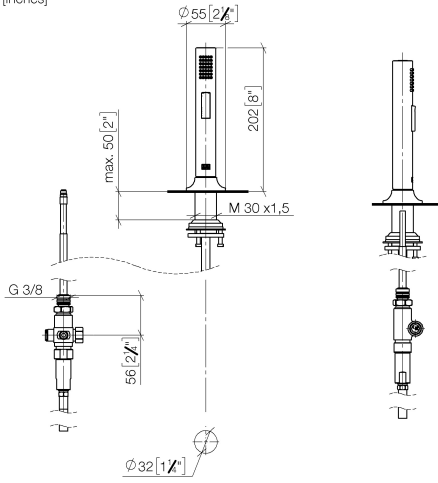

27 731 809

- with round rosette
- spray flow
- automatic spout/shower diverter
- height of mixer 202 mm
- hole diameter rinsing spray 32mm
- fabric braided hose 1500 mm
- sprayface with anti-scaling system
- lead-free

Can only be combined with 33810809, 33826809, 19815809, 19825809.

Intrinsic protection against back flow.

	Dark Chrome	27 731 809-19
	Chrome	27 731 809-00
	Brushed Platinum	27 731 809-06
	Platinum	27 731 809-08
	Durabronze (23kt Gold)	27 731 809-09
	Brushed Durabronze (23kt Gold)	27 731 809-28
	Matte Black	27 731 809-33
	Brushed Champagne (22kt Gold)	27 731 809-46
	Champagne (22kt Gold)	27 731 809-47
	Brushed Chrome	27 731 809-93
	Brushed Dark Platinum	27 731 809-99

27 731 809

mm [inches]

Certificates

Belgaqua_24-005-
27_3.