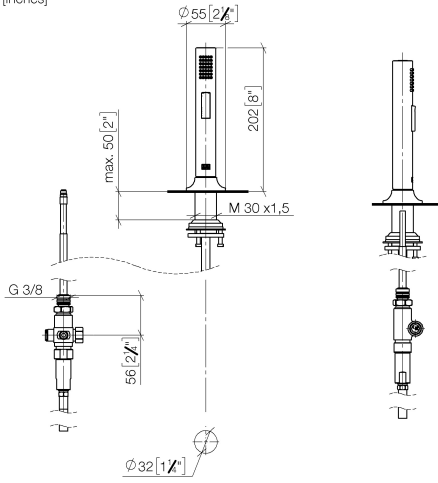

27 731 809

- with round rosette
- spray flow
- automatic spout/shower diverter
- height of mixer 202 mm
- hole diameter rinsing spray 32mm
- fabric braided hose 1500 mm
- sprayface with anti-scaling system
- lead-free

Can only be combined with 33810809, 33826809, 19815809, 19825809.

Intrinsic protection against back flow.

	Brushed Durabron (23kt Gold)	27 731 809-28
	Chrome	27 731 809-00
	Brushed Platinum	27 731 809-06
	Platinum	27 731 809-08
	Durabron (23kt Gold)	27 731 809-09
	Dark Chrome	27 731 809-19
	Matte Black	27 731 809-33
	Brushed Champagne (22kt Gold)	27 731 809-46
	Champagne (22kt Gold)	27 731 809-47
	Brushed Chrome	27 731 809-93
	Brushed Dark Platinum	27 731 809-99

27 731 809

mm [inches]