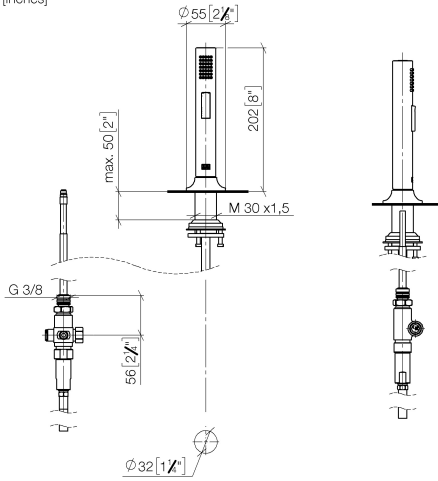

27 731 809

- with round rosette
- spray flow
- automatic spout/shower diverter
- height of mixer 202 mm
- hole diameter rinsing spray 32mm
- fabric braided hose 1500 mm
- sprayface with anti-scaling system
- lead-free

Can only be combined with 33810809, 33826809, 19815809, 19825809.

Intrinsic protection against back flow.

	Brushed Champagne (22kt Gold)	27 731 809-46
	Chrome	27 731 809-00
	Brushed Platinum	27 731 809-06
	Platinum	27 731 809-08
	Durabronze (23kt Gold)	27 731 809-09
	Dark Chrome	27 731 809-19
	Brushed Durabronze (23kt Gold)	27 731 809-28
	Matte Black	27 731 809-33
	Champagne (22kt Gold)	27 731 809-47
	Brushed Chrome	27 731 809-93
	Brushed Dark Platinum	27 731 809-99

27 731 809

mm [inches]

Certificates

Belgaqua_24-005-
27_3.