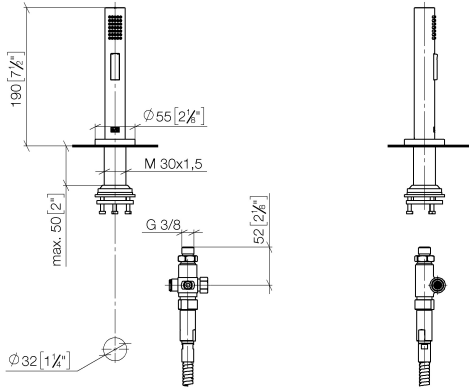

## Rinsing spray set - Brushed Platinum

27 731 970

- with round rosette
- spray flow
- automatic spout/shower diverter
- height of mixer 191 mm
- hole diameter rinsing spray 32mm
- fabric braided hose 1500 mm
- sprayface with anti-scaling system
- lead-free

Can only be combined with 32815682, 33826861, 32815861, 33836888, 32816888, 20816892, 33836875, 32815875.

Intrinsic protection against back flow.

Residual water may emerge from the spray after closing.

Operating unit can be positioned freely.

## Rinsing spray set - Brushed Platinum

27 731 970

mm [inches]

### Spare parts list

No.	Item Number	Name	Quantity used	Delivery time
1	90 28 20 068 00 90	connection	1	2
2	90 17 09 046 12 90	diverter	1	2
3	90 24 03 241 00 90	nipple	1	2
4	90 14 20 019 00 90	seal	1	2
5	04 23 10 047 00 92	fixing set	1	60
6	90 27 86 001 00-06	rosette	1	-
Spare part can no longer be ordered, please order the replacement item				
7	90 30 02 062 00-06	hose	1	10
8	09 23 01 039 90	sieve	1	2
9	04 12 11 158 00-06	shower	1	10