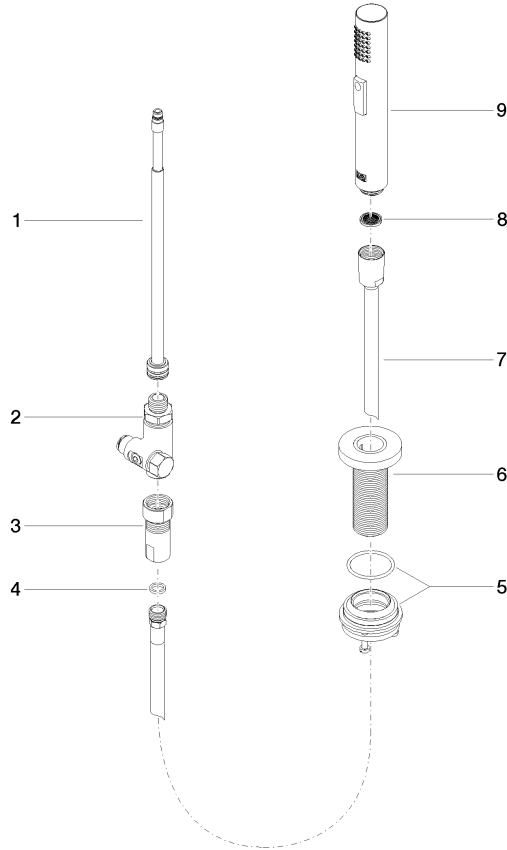

## Rinsing spray set - Brushed Platinum

27 731 970

- with round rosette
- spray flow
- automatic spout/shower diverter
- height of mixer 191 mm
- hole diameter rinsing spray 32mm
- fabric braided hose 1500 mm
- sprayface with anti-scaling system
- lead-free

## Rinsing spray set - Brushed Platinum

27 731 970

mm [inches]

### Flow rate chart

### Spare parts list

No.	Item Number	Name	Quantity used	Delivery time
1	90 28 20 068 00 90	connection	1	2
2	90 17 09 046 12 90	diverter	1	2
3	90 24 03 241 00 90	nipple	1	2
4	90 14 20 019 00 90	seal	1	2
5	04 23 10 047 00 92	fixing set	1	60
6	90 27 86 001 00-06	rosette	1	-
Spare part can no longer be ordered, please order the replacement item				
7	90 30 02 062 00-06	hose	1	10
8	09 23 01 039 90	sieve	1	2
9	04 12 11 158 00-06	shower	1	10