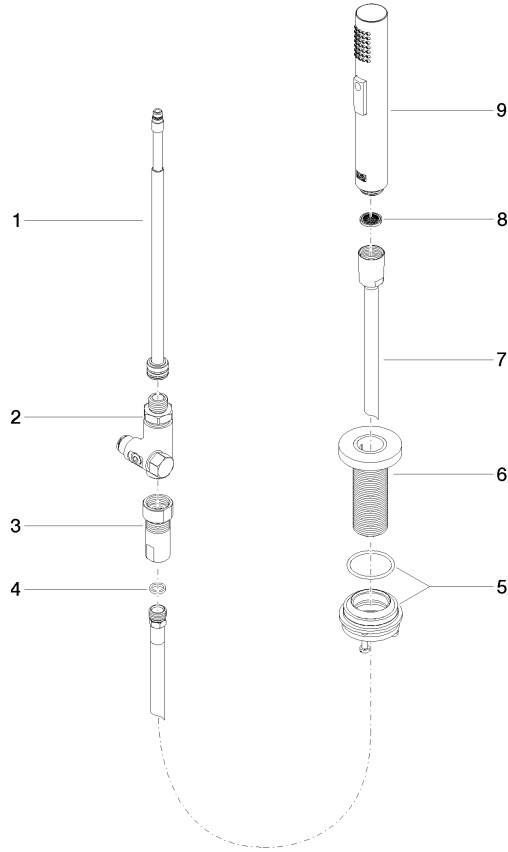

Rinsing spray set - Dark Chrome

27 731 970

- with round rosette
- spray flow
- automatic spout/shower diverter
- height of mixer 191 mm
- hole diameter rinsing spray 32mm
- fabric braided hose 1500 mm
- sprayface with anti-scaling system
- lead-free

Can only be combined with 32815682, 33826861, 32815861, 33836888, 32816888, 20816892, 33836875, 32815875.

Intrinsic protection against back flow.

Residual water may emerge from the spray after closing.

Operating unit can be positioned freely.

Rinsing spray set - Dark Chrome

27 731 970

mm [inches]

Flow rate chart

Certificates

LGA_29572.

LGA_38643.

Belgaqua_24-005-
27_3.

Rinsing spray set - Dark Chrome

27 731 970

Parts for other finishes can be found here: [Chrome](#)

Spare parts list

No.	Item Number	Name	Quantity used	Delivery time
1	90 28 20 068 00 90	connection	1	2
2	90 17 09 046 12 90	diverter	1	2
3	90 24 03 241 00 90	nipple	1	2
4	90 14 20 019 00 90	seal	1	2
5	04 23 10 047 00 92	fixing set	1	60
6	90 27 86 001 00-19	rosette	1	-
Spare part can no longer be ordered, please order the replacement item				
7	90 30 02 062 00-19	hose	1	20
8	09 23 01 039 90	sieve	1	2
9	04 12 11 158 00-19	shower	1	60