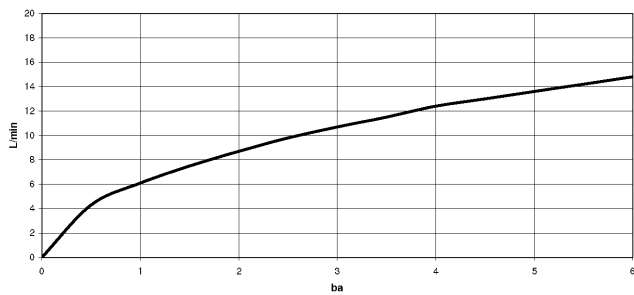

**Rinsing spray set - Brushed Durabronz (23kt Gold)**

27 731 970

mm [inches]

**Flow rate chart**

**Certificates**

LGA\_29572.

LGA\_38643.

Belgaqua\_24-005-  
27\_3.