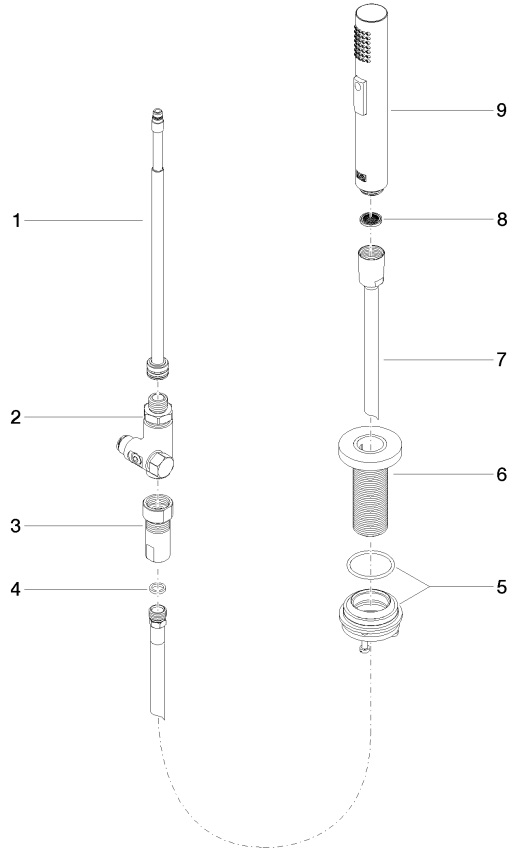

## Rinsing spray set - Brushed Durabronz (23kt Gold)

27 731 970

- with round rosette
- spray flow
- automatic spout/shower diverter
- height of mixer 191 mm
- hole diameter rinsing spray 32mm
- fabric braided hose 1500 mm
- sprayface with anti-scaling system
- lead-free

Can only be combined with 32815682, 33826861, 32815861, 33836888, 32816888, 20816892, 33836875, 32815875.

Intrinsic protection against back flow.

Residual water may emerge from the spray after closing.

Operating unit can be positioned freely.

**Rinsing spray set - Brushed Durabronz (23kt Gold)**

27 731 970

mm [inches]

**Flow rate chart**

**Certificates**

LGA\_29572.

LGA\_38643.

Belgaqua\_24-005-  
27\_3.

**Rinsing spray set - Brushed Durabross (23kt Gold)**

27 731 970

Parts for other finishes can be found here: [Chrome](#)

**Spare parts list**

No.	Item Number	Name	Quantity used	Delivery time
1	90 28 20 068 00 90	connection	1	2
2	90 17 09 046 12 90	diverter	1	2
3	90 24 03 241 00 90	nipple	1	2
4	90 14 20 019 00 90	seal	1	2
5	04 23 10 047 00 92	fixing set	1	60
6	90 27 86 001 00-28	rosette	1	-
Spare part can no longer be ordered, please order the replacement item				
7	90 30 02 062 00-28	hose	1	20
8	09 23 01 039 90	sieve	1	2
9	04 12 11 158 00-28	shower	1	20