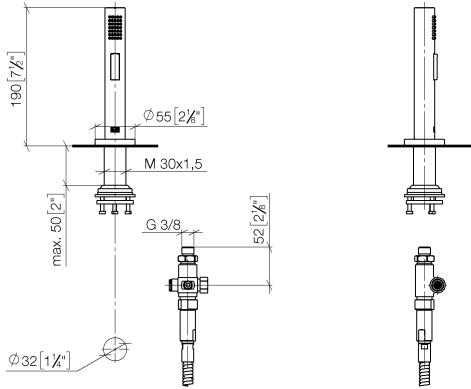

## Rinsing spray set - Brushed Durabronz (23kt Gold)

27 731 970

- with round rosette
- spray flow
- automatic spout/shower diverter
- height of mixer 191 mm
- hole diameter rinsing spray 32mm
- fabric braided hose 1500 mm
- sprayface with anti-scaling system
- lead-free

Can only be combined with 32815682, 33826861, 32815861, 33836888, 32816888, 20816892, 33836875, 32815875.

Intrinsic protection against back flow.

Residual water may emerge from the spray after closing.

Operating unit can be positioned freely.

**Rinsing spray set - Brushed Durabronz (23kt Gold)**

27 731 970

mm [inches]

**Flow rate chart**

**Certificates**

LGA\_29572.

LGA\_38643.

Belgaqua\_24-005-  
27\_3.

**Rinsing spray set - Brushed Durabross (23kt Gold)**

27 731 970

Parts for other finishes can be found here: [Chrome](#)

**Spare parts list**

No.	Item Number	Name	Quantity used	Delivery time
1	90 28 20 068 00 90	connection	1	2
2	90 17 09 046 12 90	diverter	1	2
3	90 24 03 241 00 90	nipple	1	2
4	90 14 20 019 00 90	seal	1	2
5	04 23 10 047 00 92	fixing set	1	60
6	90 27 86 001 00-28	rosette	1	-
Spare part can no longer be ordered, please order the replacement item				
7	90 30 02 062 00-28	hose	1	20
8	09 23 01 039 90	sieve	1	2
9	04 12 11 158 00-28	shower	1	20