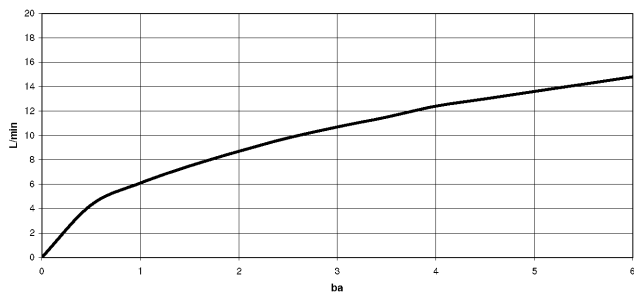

Rinsing spray set - Brushed Champagne (22kt Gold)

27 731 970

mm [inches]

Flow rate chart

Certificates

LGA_29572.

LGA_38643.

Belgaqua_24-005-
27_3.