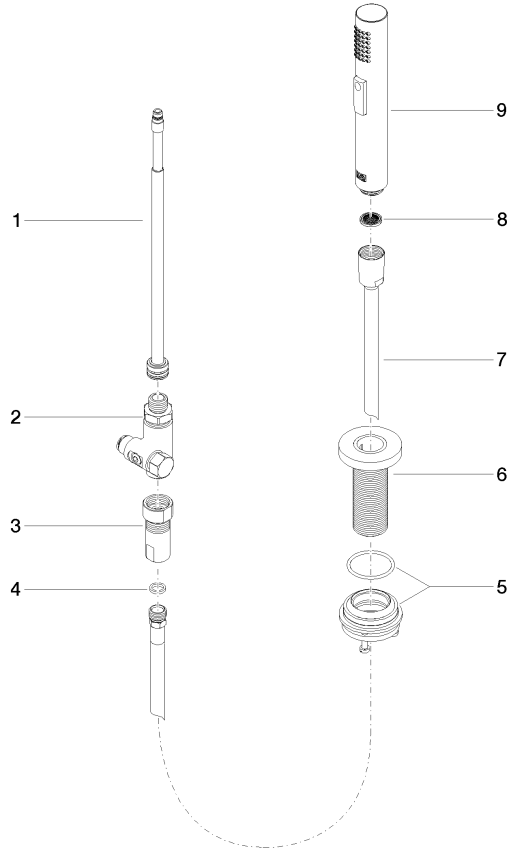

Rinsing spray set - Brushed Champagne (22kt Gold)

27 731 970

- with round rosette
- spray flow
- automatic spout/shower diverter
- height of mixer 191 mm
- hole diameter rinsing spray 32mm
- fabric braided hose 1500 mm
- sprayface with anti-scaling system
- lead-free

Can only be combined with 32815682, 33826861, 32815861, 33836888, 32816888, 20816892, 33836875, 32815875.

Intrinsic protection against back flow.

Residual water may emerge from the spray after closing.

Operating unit can be positioned freely.

Rinsing spray set - Brushed Champagne (22kt Gold)

27 731 970

mm [inches]

Flow rate chart

Certificates

LGA_29572.

LGA_38643.

Belgaqua_24-005-
27_3.

Rinsing spray set - Brushed Champagne (22kt Gold)

27 731 970

Parts for other finishes can be found here: [Chrome](#)

Spare parts list

No.	Item Number	Name	Quantity used	Delivery time
1	90 28 20 068 00 90	connection	1	2
2	90 17 09 046 12 90	diverter	1	2
3	90 24 03 241 00 90	nipple	1	2
4	90 14 20 019 00 90	seal	1	2
5	04 23 10 047 00 92	fixing set	1	60
6	90 27 86 001 00-46	rosette	1	-
Spare part can no longer be ordered, please order the replacement item				
7	90 30 02 062 00-46	hose	1	-
Spare part can no longer be ordered, please order the replacement item				
8	09 23 01 039 90	sieve	1	2
9	04 12 11 158 00-46	shower	1	60