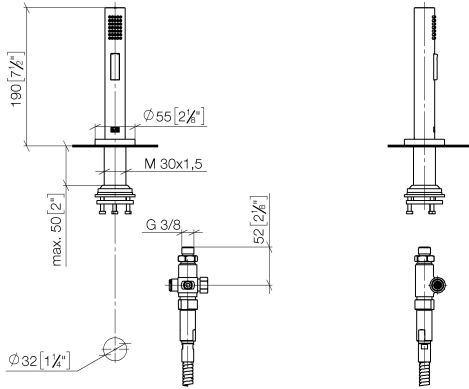

Rinsing spray set - Champagne (22kt Gold)

27 731 970

- with round rosette
- spray flow
- automatic spout/shower diverter
- height of mixer 191 mm
- hole diameter rinsing spray 32mm
- fabric braided hose 1500 mm
- sprayface with anti-scaling system
- lead-free

Can only be combined with 32815682, 33826861, 32815861, 33836888, 32816888, 20816892, 33836875, 32815875.

Intrinsic protection against back flow.

Residual water may emerge from the spray after closing.

Operating unit can be positioned freely.

Rinsing spray set - Champagne (22kt Gold)

27 731 970

mm [inches]

Flow rate chart

Certificates

LGA_29572.

LGA_38643.

Belgaqua_24-005-
27_3.

Rinsing spray set - Champagne (22kt Gold)

27 731 970

Parts for other finishes can be found here: [Chrome](#)

Spare parts list

No.	Item Number	Name	Quantity used	Delivery time
1	90 28 20 068 00 90	connection	1	2
2	90 17 09 046 12 90	diverter	1	2
3	90 24 03 241 00 90	nipple	1	2
4	90 14 20 019 00 90	seal	1	2
5	04 23 10 047 00 92	fixing set	1	60
6	90 27 86 001 00-47	rosette	1	-
Spare part can no longer be ordered, please order the replacement item				
7	90 30 02 062 00-47	hose	1	-
Spare part can no longer be ordered, please order the replacement item				
8	09 23 01 039 90	sieve	1	2
9	04 12 11 158 00-47	shower	1	60