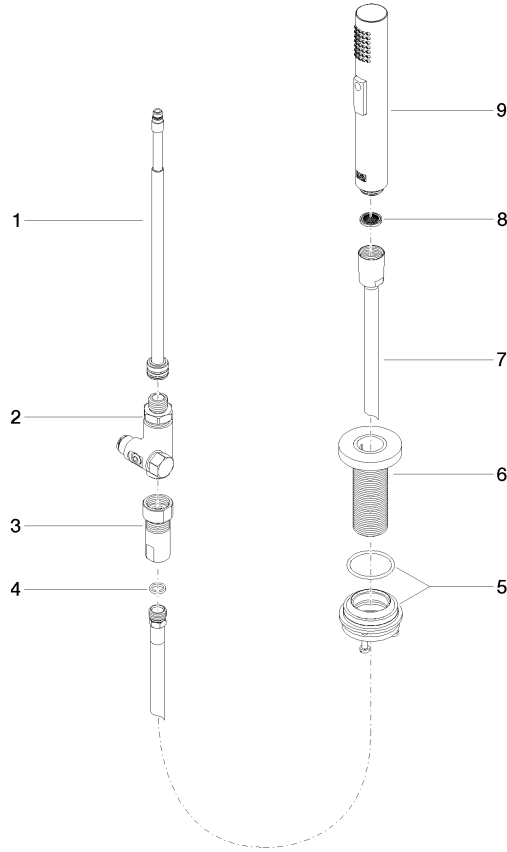

Rinsing spray set - Champagne (22kt Gold)

27 731 970

- with round rosette
- spray flow
- automatic spout/shower diverter
- height of mixer 191 mm
- hole diameter rinsing spray 32mm
- fabric braided hose 1500 mm
- sprayface with anti-scaling system
- lead-free

Can only be combined with 32815682, 33826861, 32815861, 33836888, 32816888, 20816892, 33836875, 32815875.

Intrinsic protection against back flow.

Residual water may emerge from the spray after closing.

Operating unit can be positioned freely.

Rinsing spray set - Champagne (22kt Gold)

27 731 970

mm [inches]

Flow rate chart

Certificates

LGA_29572.

LGA_38643.

Belgaqua_24-005-
27_3.

Rinsing spray set - Champagne (22kt Gold)

27 731 970

Parts for other finishes can be found here: [Chrome](#)

Spare parts list

No.	Item Number	Name	Quantity used	Delivery time
1	90 28 20 068 00 90	connection	1	2
2	90 17 09 046 12 90	diverter	1	2
3	90 24 03 241 00 90	nipple	1	2
4	90 14 20 019 00 90	seal	1	2
5	04 23 10 047 00 92	fixing set	1	60
6	90 27 86 001 00-47	rosette	1	-
Spare part can no longer be ordered, please order the replacement item				
7	90 30 02 062 00-47	hose	1	-
Spare part can no longer be ordered, please order the replacement item				
8	09 23 01 039 90	sieve	1	2
9	04 12 11 158 00-47	shower	1	60