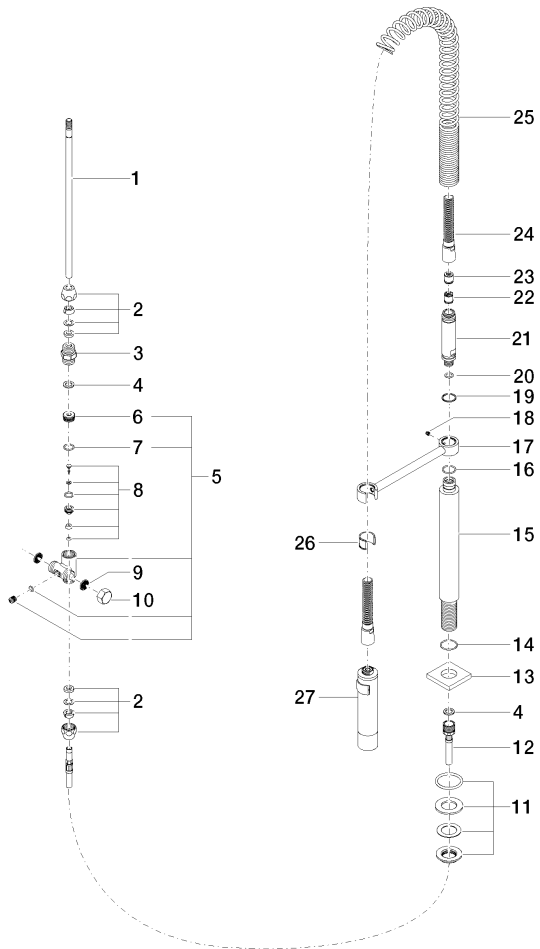

**Profi spray set - Brushed Platinum**

LOT

27 784 970

- spray flow
- automatic diverter for spout/Profi spray set
- height of mixer 665 mm
- individual rosette 55 x 55 mm
- profi spray hole diameter 30mm
- sprayface with anti-scaling system
- lead-free

Can only be combined with 32800680, 32843680.

Intrinsic protection against back flow.

	Brushed Platinum	27 784 970-06
	Chrome	27 784 970-00
	Platinum	27 784 970-08
	Dark Chrome	27 784 970-19
	Brushed Chrome	27 784 970-93
	Brushed Dark Platinum	27 784 970-99

27 784 970

mm [inches]  
M 1:10

Flow rate chart

Certificates

Belgaqua\_22\_277\_2  
7\_3.

27 784 970

Parts for other finishes can be found here: [Chrome](#)

27 784 970

Spare parts list

No.	Item Number	Name	Quantity used	Delivery time
1	04 24 02 046 01-07	pipe	1	10
2	90 23 30 040 00-06	threaded connector	2	10
3	90 24 03 168 00 90	nipple	1	2
4	90 14 20 002 00 90	seal	2	2
5	90 17 09 046 10 90	diverter	1	2
6	09 24 04 112 10 90	nipple	1	2
7	90 14 10 033 00 90	seal	1	2
8	90 21 10 031 10 90	diverter	1	2
9	09 23 01 039 90	sieve	2	2
10	04 21 02 006 00 92	cap	1	2
11	04 23 10 004 03 90	fixing set	1	2
12	09 30 04 067 90	hose	1	2
13	09 27 97 033-06	rosette	1	10
14	09 14 10 120 90	seal	1	2
15	09 11 10 066 10-06	connection	1	10
16	09 14 10 031 90	seal	1	2
17	04 17 20 014 00-06	holder	1	10
18	09 31 11 049 90	pin	1	2
19	09 14 15 012 90	ring	1	2
20	09 14 10 003 90	seal	1	2
21	09 30 01 067 10-06	adaptor	1	10
22	90 23 01 141 00 90	back-flow preventer	1	2
23	09 23 01 046 90	back-flow preventer	1	2
24	90 30 02 065 00-06	hose	1	10
25	09 16 02 034 90	spring	1	2
26	90 18 40 035 00 90	sleeve	1	2
27	04 12 11 094 10-06	shower	1	10