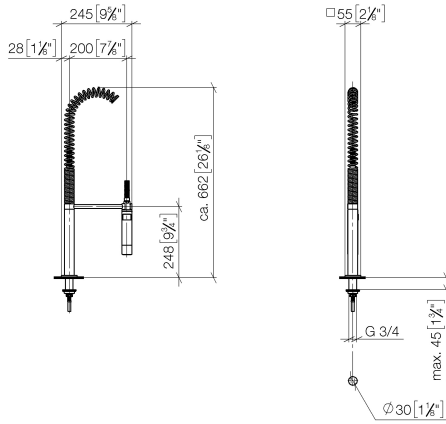

**Profi spray set - Brushed Platinum**

LOT

27 784 970

- spray flow
- automatic diverter for spout/Profi spray set
- height of mixer 665 mm
- individual rosette 55 x 55 mm
- profi spray hole diameter 30mm
- sprayface with anti-scaling system
- lead-free

Can only be combined with 32800680, 32843680.

Intrinsic protection against back flow.

	Brushed Platinum	27 784 970-06
	Chrome	27 784 970-00
	Platinum	27 784 970-08
	Dark Chrome	27 784 970-19
	Brushed Chrome	27 784 970-93
	Brushed Dark Platinum	27 784 970-99

27 784 970

mm [inches]  
M 1:10

Flow rate chart

Certificates

Belgaqua\_22\_277\_2  
7\_3.

27 784 970

Parts for other finishes can be found here: [Chrome](#)

27 784 970

Spare parts list

No.	Item Number	Name	Quantity used	Delivery time
1	04 24 02 046 01-07	pipe	1	10
2	90 23 30 040 00-06	threaded connector	2	10
3	90 24 03 168 00 90	nipple	1	2
4	90 14 20 002 00 90	seal	2	2
5	90 17 09 046 10 90	diverter	1	2
6	09 24 04 112 10 90	nipple	1	2
7	90 14 10 033 00 90	seal	1	2
8	90 21 10 031 10 90	diverter	1	2
9	09 23 01 039 90	sieve	2	2
10	04 21 02 006 00 92	cap	1	2
11	04 23 10 004 03 90	fixing set	1	2
12	09 30 04 067 90	hose	1	2
13	09 27 97 033-06	rosette	1	10
14	09 14 10 120 90	seal	1	2
15	09 11 10 066 10-06	connection	1	10
16	09 14 10 031 90	seal	1	2
17	04 17 20 014 00-06	holder	1	10
18	09 31 11 049 90	pin	1	2
19	09 14 15 012 90	ring	1	2
20	09 14 10 003 90	seal	1	2
21	09 30 01 067 10-06	adaptor	1	10
22	90 23 01 141 00 90	back-flow preventer	1	2
23	09 23 01 046 90	back-flow preventer	1	2
24	90 30 02 065 00-06	hose	1	10
25	09 16 02 034 90	spring	1	2
26	90 18 40 035 00 90	sleeve	1	2
27	04 12 11 094 10-06	shower	1	10