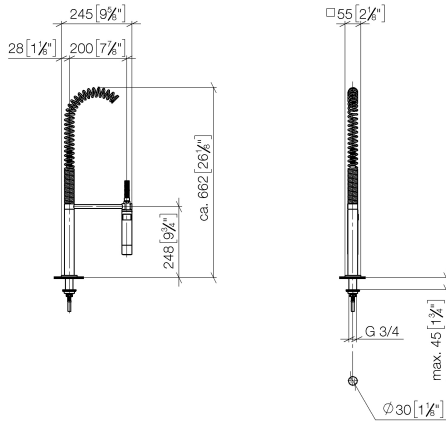

**Profi spray set - Platinum**

LOT

27 784 970

- spray flow
- automatic diverter for spout/Profi spray set
- height of mixer 665 mm
- individual rosette 55 x 55 mm
- profi spray hole diameter 30mm
- sprayface with anti-scaling system
- lead-free

Can only be combined with 32800680, 32843680.

Intrinsic protection against back flow.

	Platinum	27 784 970-08
	Chrome	27 784 970-00
	Brushed Platinum	27 784 970-06
	Dark Chrome	27 784 970-19
	Brushed Chrome	27 784 970-93
	Brushed Dark Platinum	27 784 970-99

27 784 970

mm [inches]  
M 1:10

Flow rate chart

Certificates

Belgaqua\_22\_277\_2  
7\_3.

27 784 970

Parts for other finishes can be found here: [Chrome](#)

### Spare parts list

No.	Item Number	Name	Quantity used	Delivery time
1	04 24 02 046 01-07	pipe	1	10
2	90 23 30 040 00-08	threaded connector	2	40
3	90 24 03 168 00 90	nipple	1	2
4	90 14 20 002 00 90	seal	2	2
5	90 17 09 046 10 90	diverter	1	2
6	09 24 04 112 10 90	nipple	1	2
7	90 14 10 033 00 90	seal	1	2
8	90 21 10 031 10 90	diverter	1	2
9	09 23 01 039 90	sieve	2	2
10	04 21 02 006 00 92	cap	1	2
11	04 23 10 004 03 90	fixing set	1	2
12	09 30 04 067 90	hose	1	2
13	09 27 97 033-08	rosette	1	40
14	09 14 10 120 90	seal	1	2
15	09 11 10 066 10-08	connection	1	40
16	09 14 10 031 90	seal	1	2
17	04 17 20 014 00-08	holder	1	40
18	09 31 11 049 90	pin	1	2
19	09 14 15 012 90	ring	1	2
20	09 14 10 003 90	seal	1	2
21	09 30 01 067 10-08	adaptor	1	40
22	90 23 01 141 00 90	back-flow preventer	1	2
23	09 23 01 046 90	back-flow preventer	1	2
24	90 30 02 065 00-08	hose	1	-
Spare part can no longer be ordered, please order the replacement item				
25	09 16 02 034 90	spring	1	2
26	90 18 40 035 00 90	sleeve	1	2
27	04 12 11 094 10-08	shower	1	40