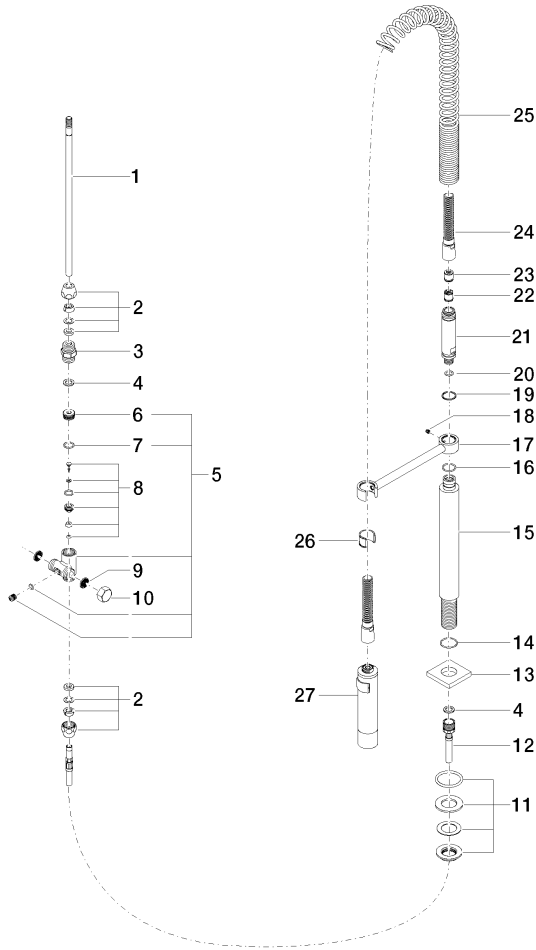

**Profi spray set - Platinum**

LOT

27 784 970

- spray flow
- automatic diverter for spout/Profi spray set
- height of mixer 665 mm
- individual rosette 55 x 55 mm
- profi spray hole diameter 30mm
- sprayface with anti-scaling system
- lead-free

27 784 970

mm [inches]  
M 1:10

Flow rate chart

Certificates

Belgaqua\_22\_277\_2  
7\_3.

27 784 970

Parts for other finishes can be found here: [Chrome](#)

## Profi spray set - Platinum

LOT

27 784 970

### Spare parts list

No.	Item Number	Name	Quantity used	Delivery time
1	04 24 02 046 01-07	pipe	1	10
2	90 23 30 040 00-08	threaded connector	2	40
3	90 24 03 168 00 90	nipple	1	2
4	90 14 20 002 00 90	seal	2	2
5	90 17 09 046 10 90	diverter	1	2
6	09 24 04 112 10 90	nipple	1	2
7	90 14 10 033 00 90	seal	1	2
8	90 21 10 031 10 90	diverter	1	2
9	09 23 01 039 90	sieve	2	2
10	04 21 02 006 00 92	cap	1	2
11	04 23 10 004 03 90	fixing set	1	2
12	09 30 04 067 90	hose	1	2
13	09 27 97 033-08	rosette	1	40
14	09 14 10 120 90	seal	1	2
15	09 11 10 066 10-08	connection	1	40
16	09 14 10 031 90	seal	1	2
17	04 17 20 014 00-08	holder	1	40
18	09 31 11 049 90	pin	1	2
19	09 14 15 012 90	ring	1	2
20	09 14 10 003 90	seal	1	2
21	09 30 01 067 10-08	adaptor	1	40
22	90 23 01 141 00 90	back-flow preventer	1	2
23	09 23 01 046 90	back-flow preventer	1	2
24	90 30 02 065 00-08	hose	1	-
Spare part can no longer be ordered, please order the replacement item				
25	09 16 02 034 90	spring	1	2
26	90 18 40 035 00 90	sleeve	1	2
27	04 12 11 094 10-08	shower	1	40